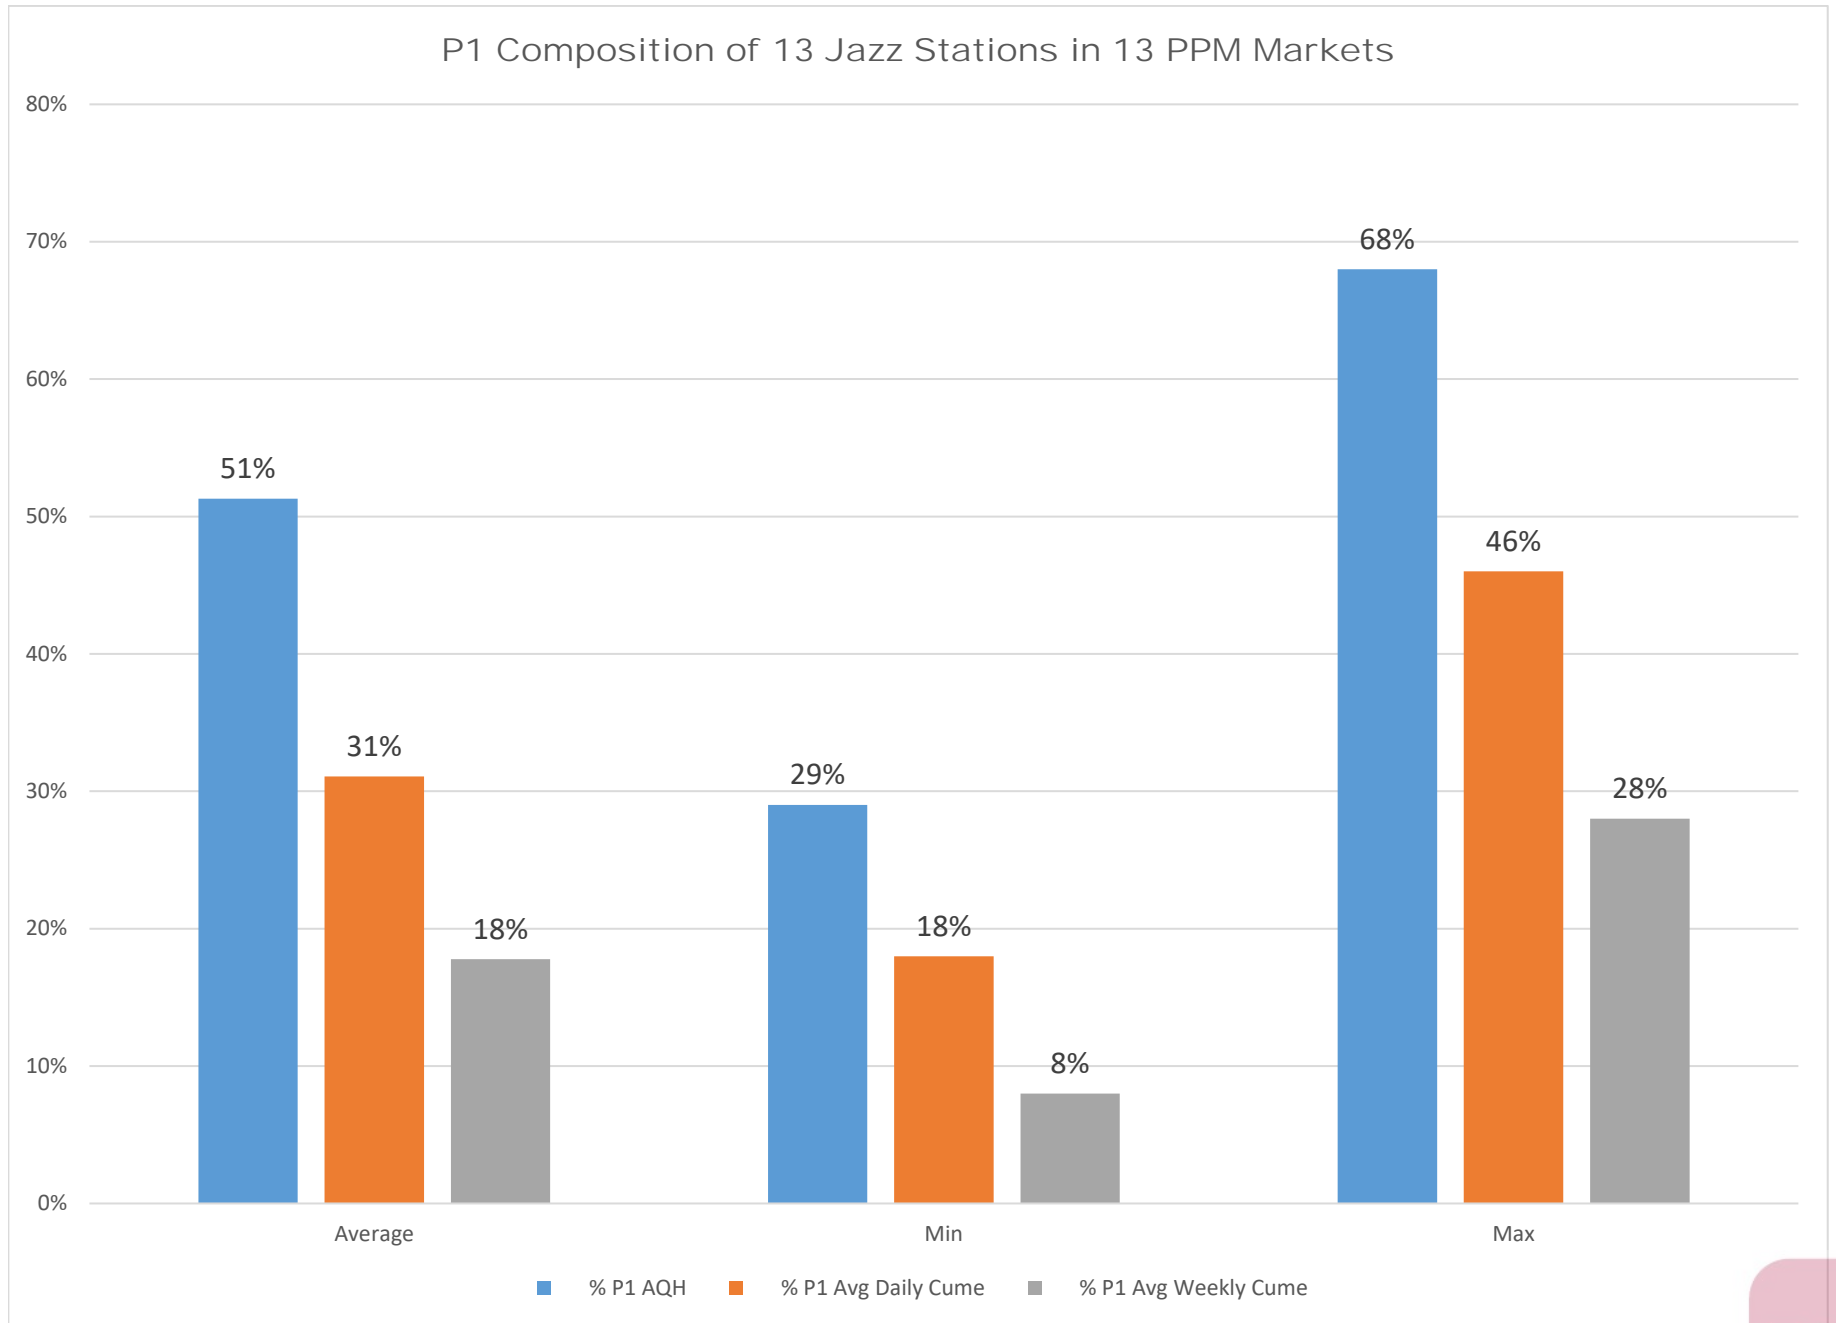

Jazz

Nielsen Audio, PPM, 13 Stations/13 Markets, July 2017 thru June 2018, P6+, M-Su 6a-12a