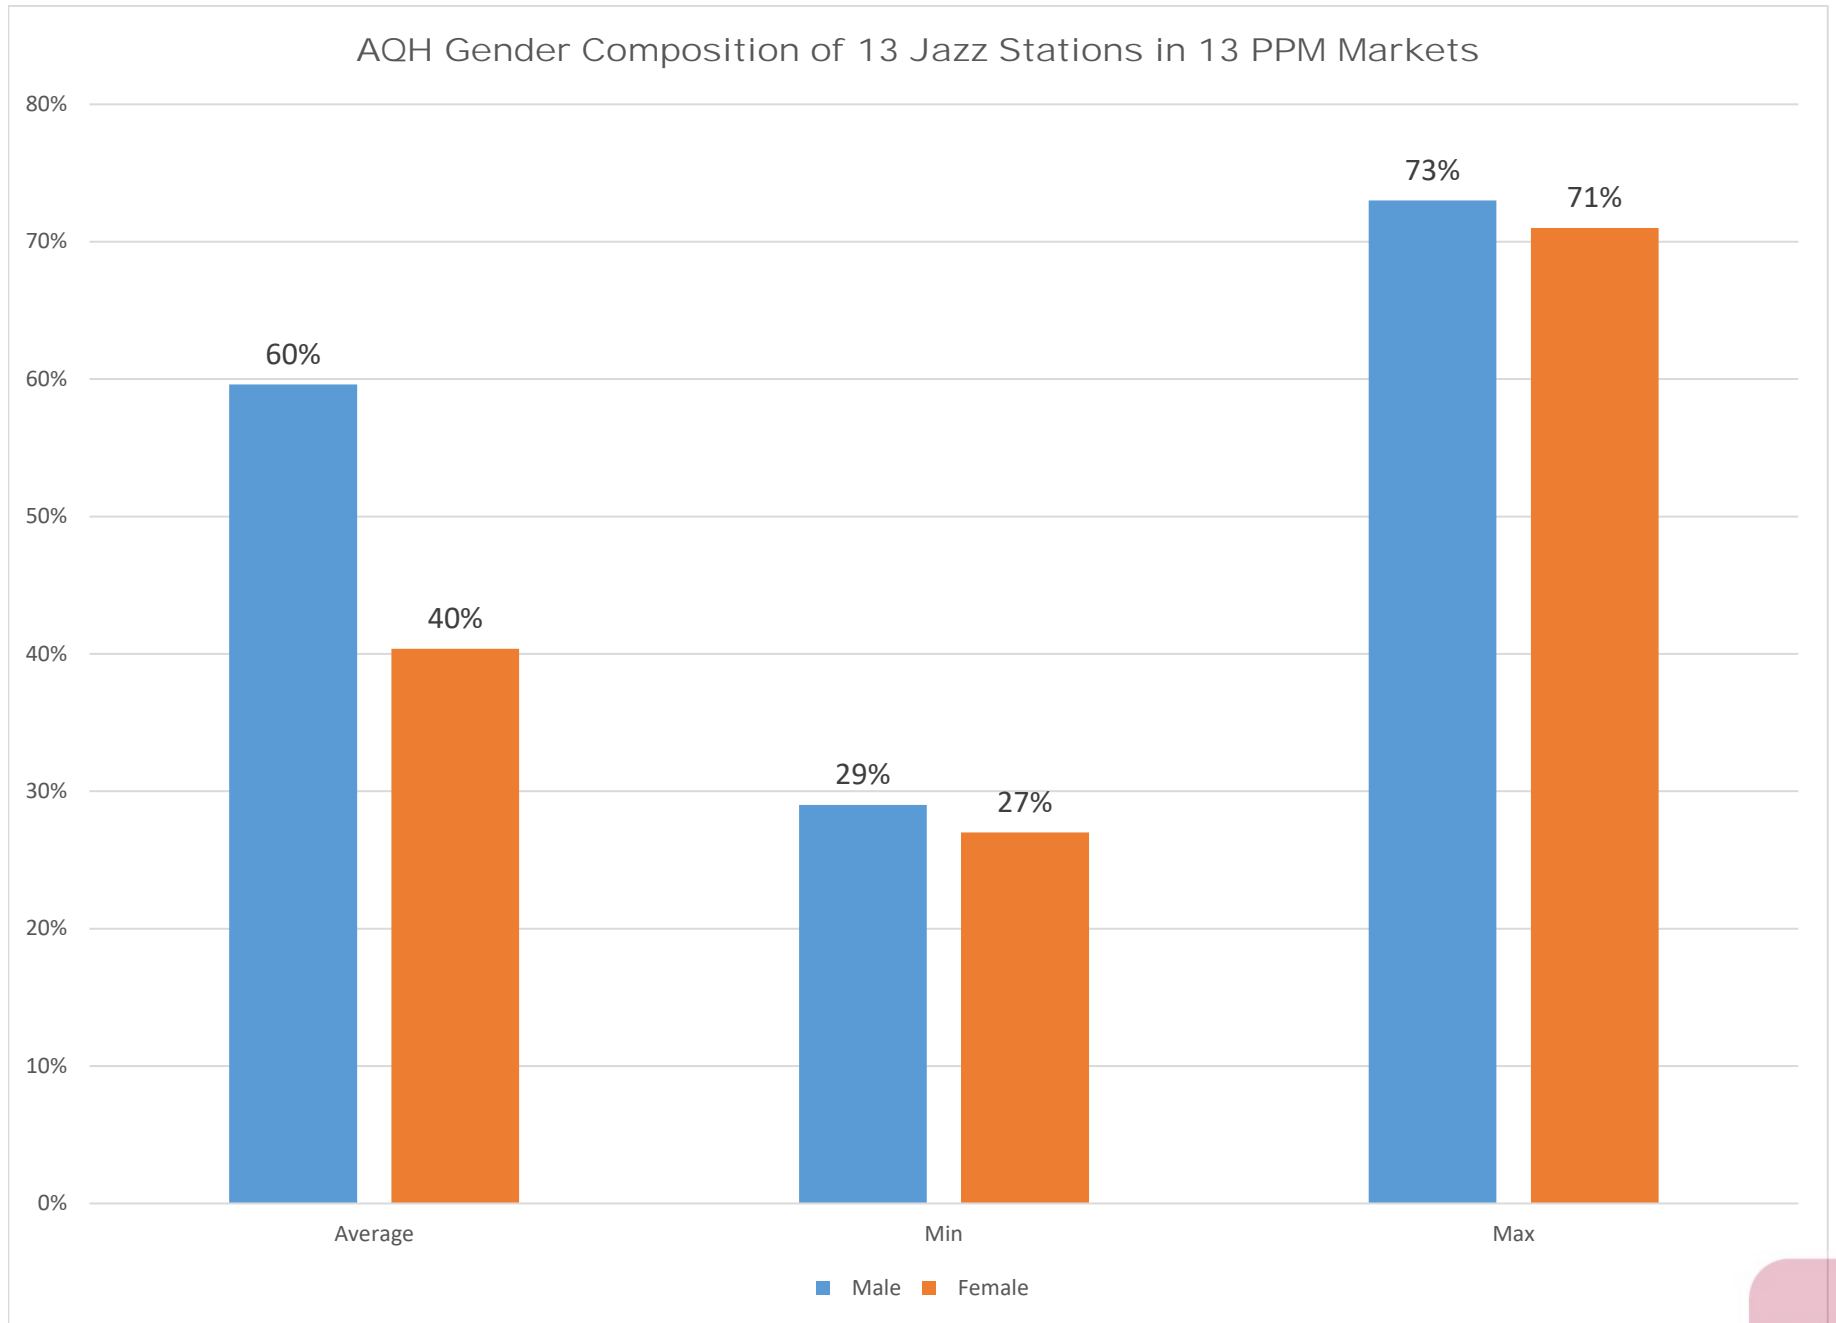

Jazz

Nielsen Audio, PPM, 13 Stations/13 Markets, July 2017 thru June 2018, P6+, M-Su 6a-12a