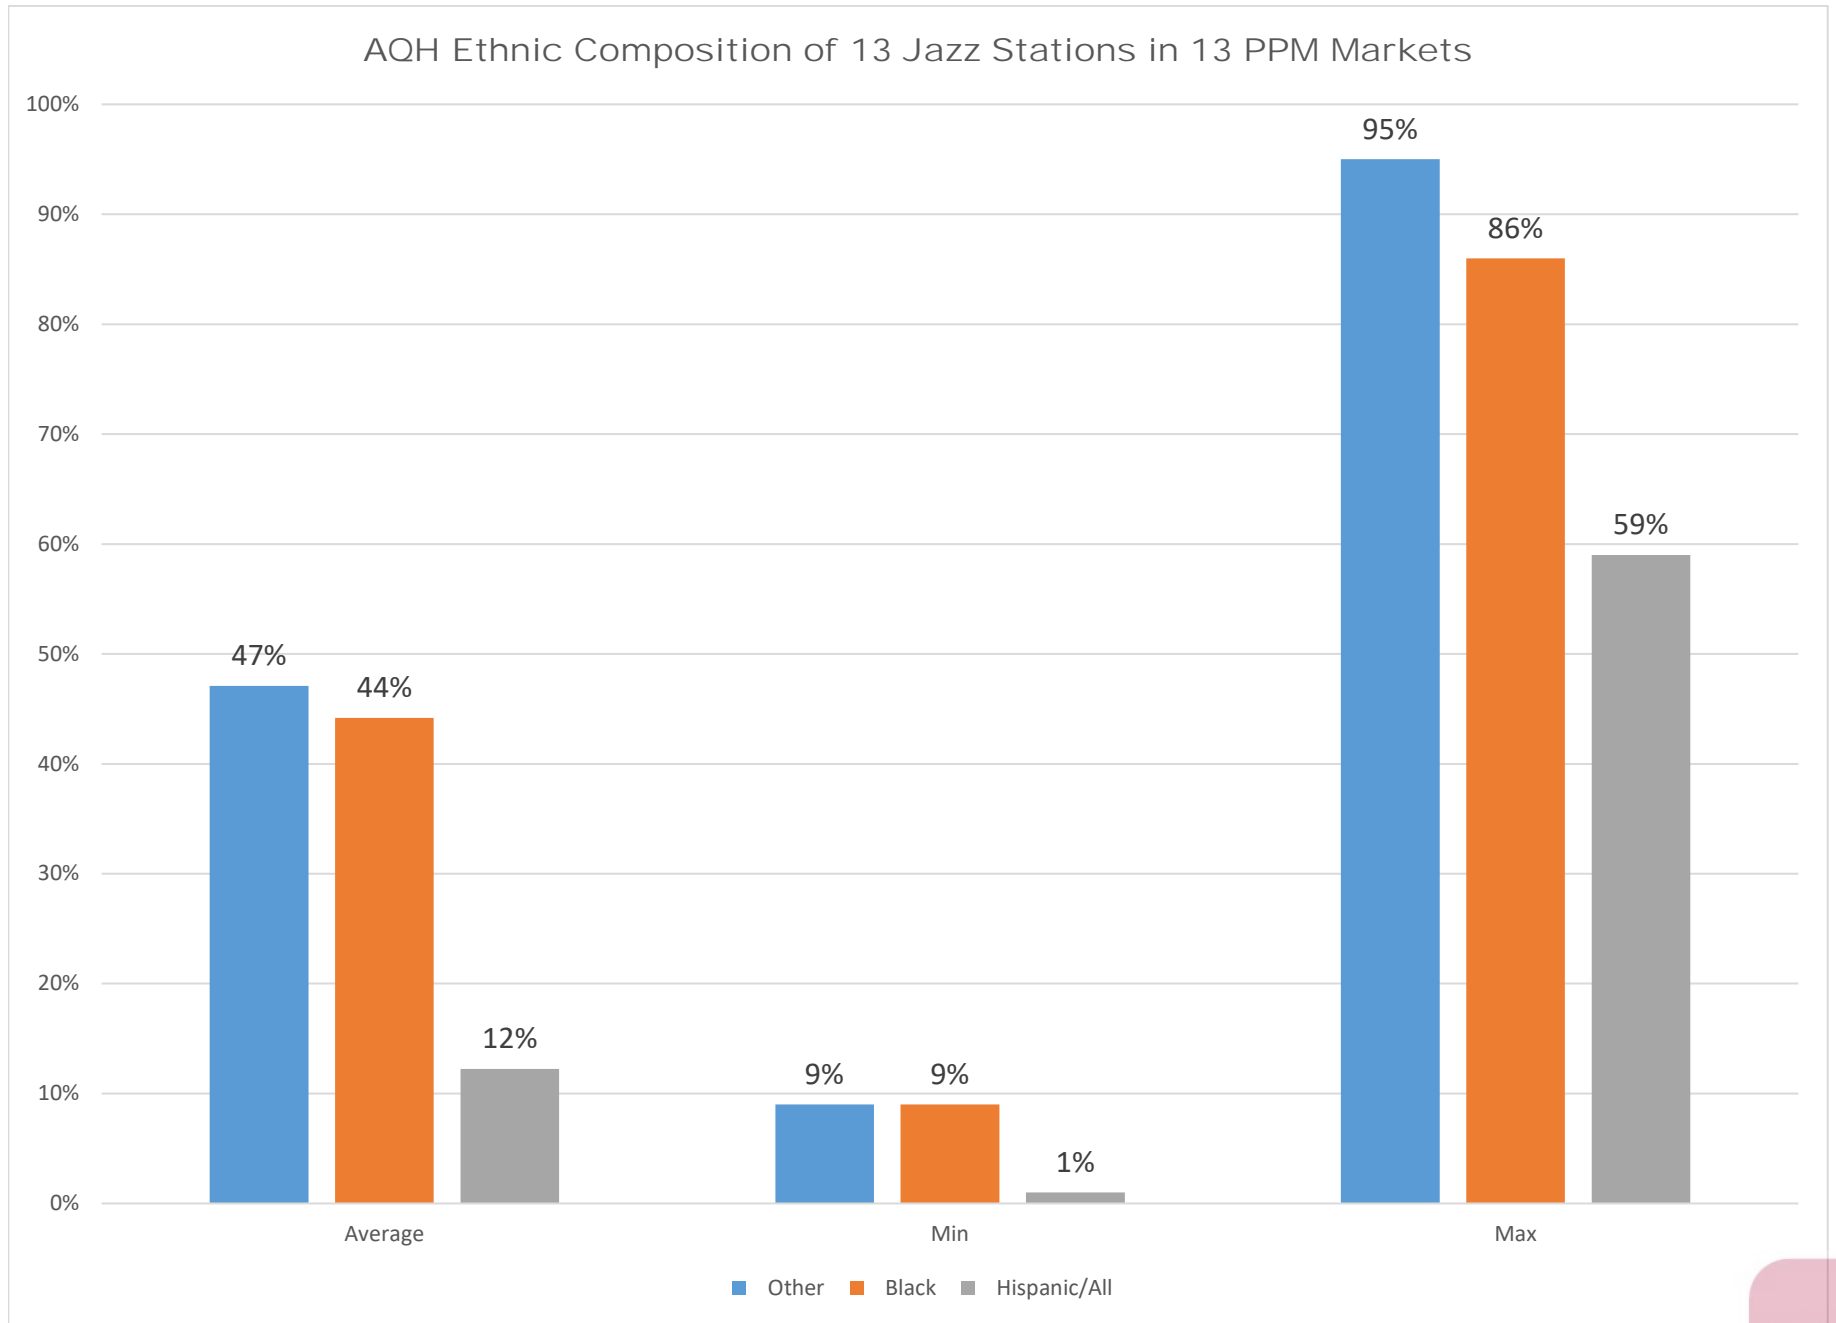

Jazz

Nielsen Audio, PPM, 13 Stations/13 Markets, July 2017 thru June 2018, P6+, M-Su 6a-12a