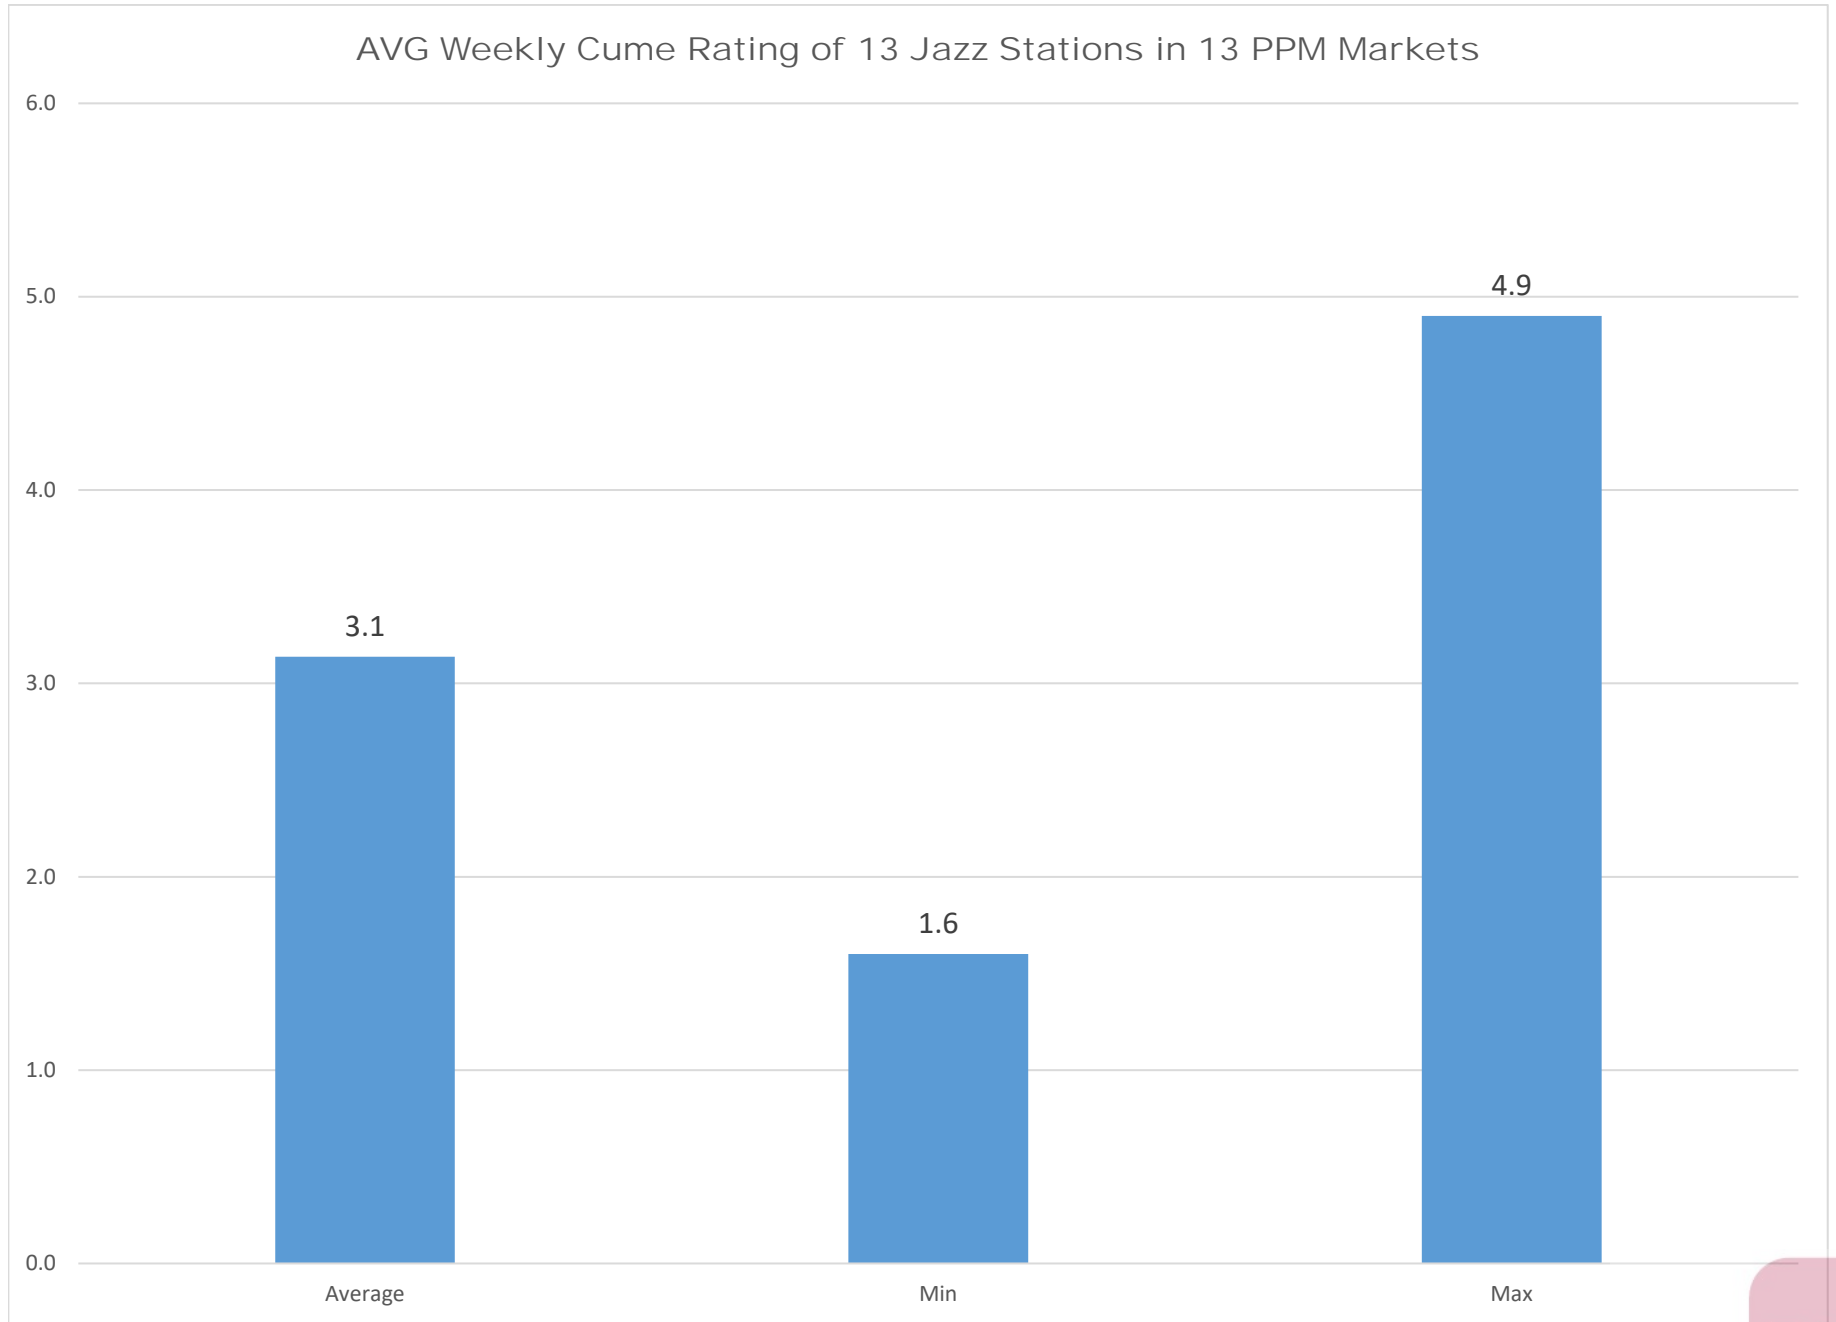

Jazz

Nielsen Audio, PPM, 13 Stations/13 Markets, July 2017 thru June 2018, P6+, M-Su 6a-12a