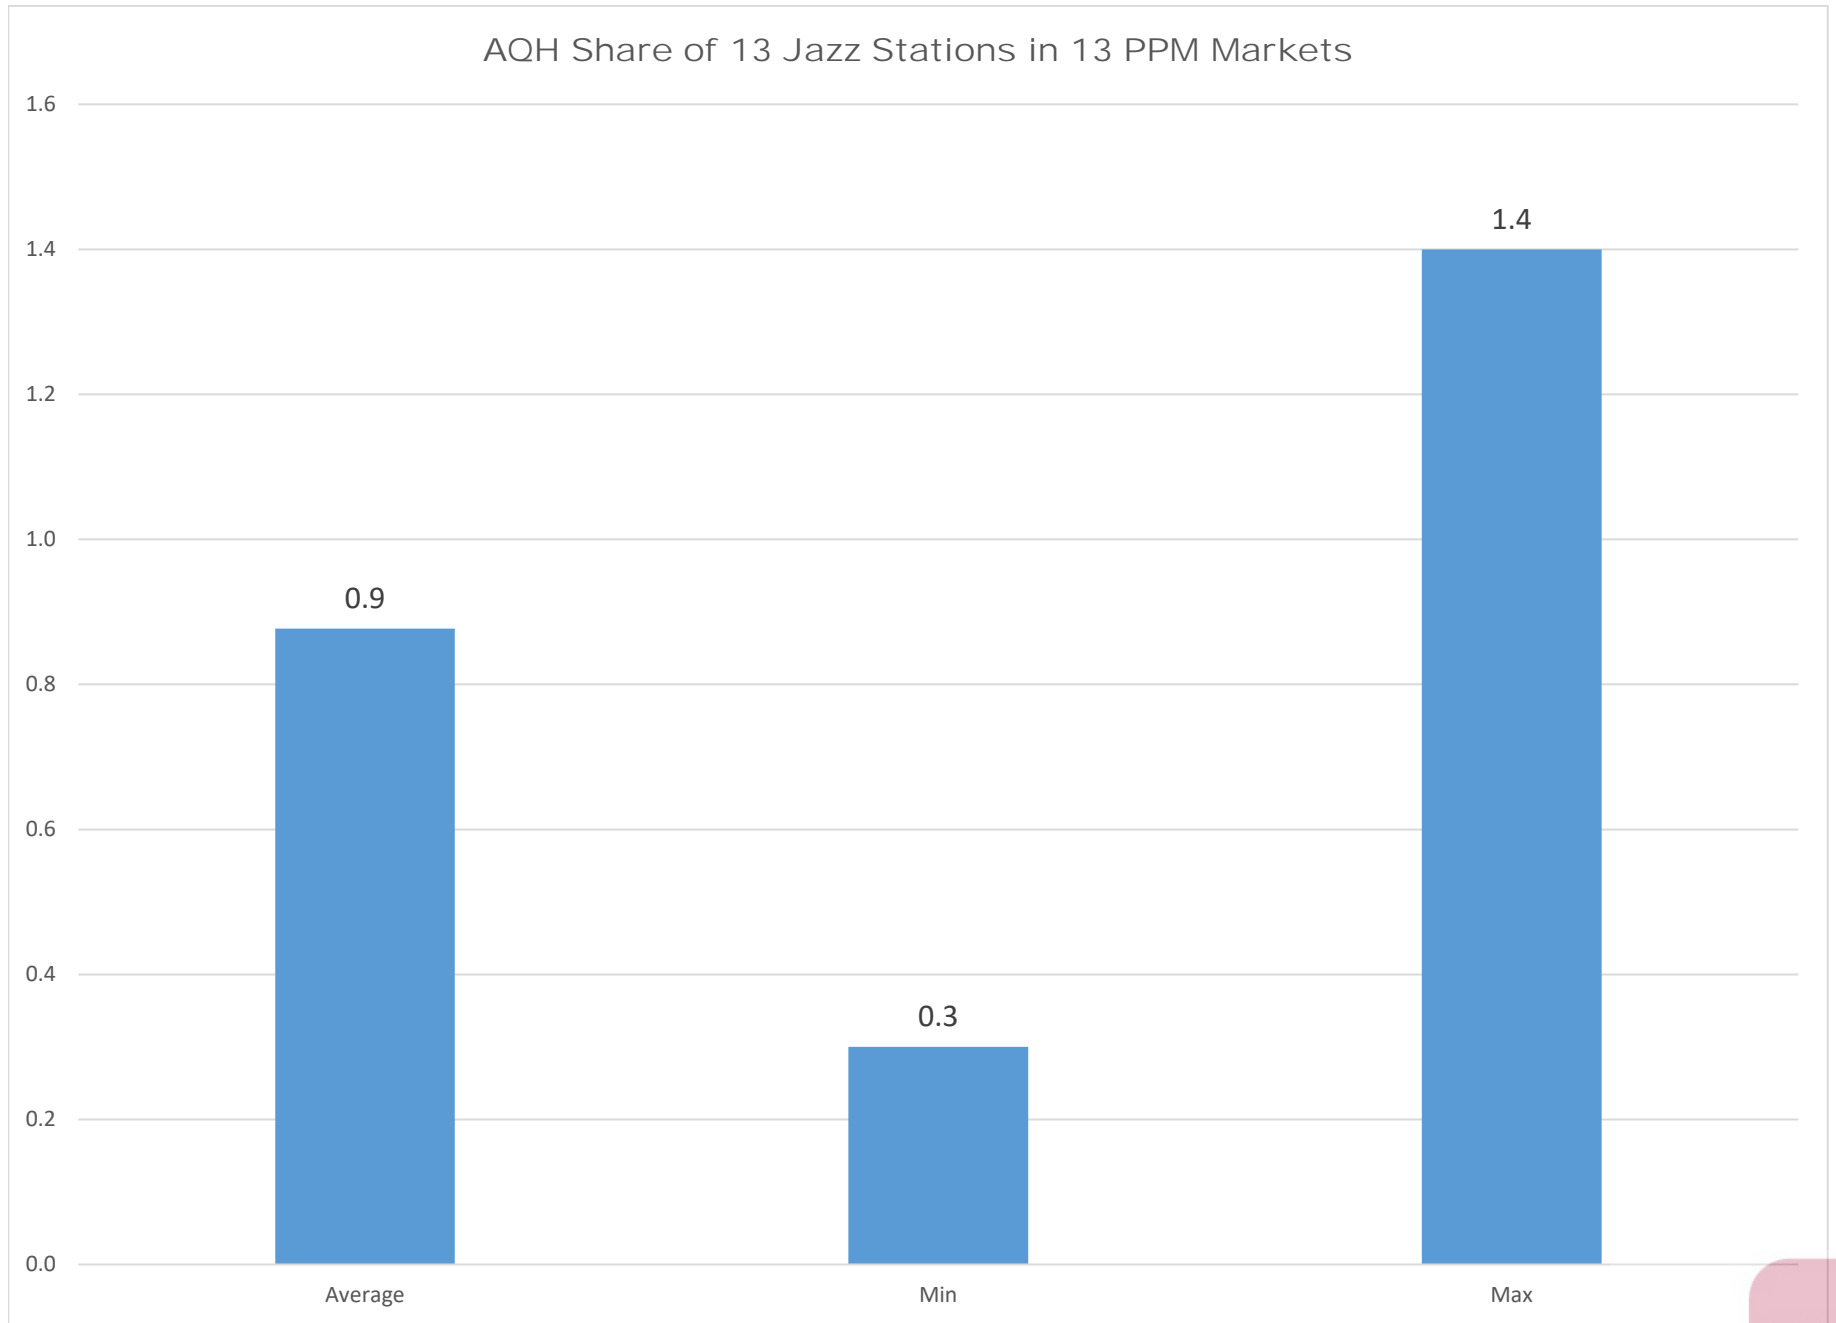

Jazz

Nielsen Audio, PPM, 13 Stations/13 Markets, July 2017 thru June 2018, P6+, M-Su 6a-12a