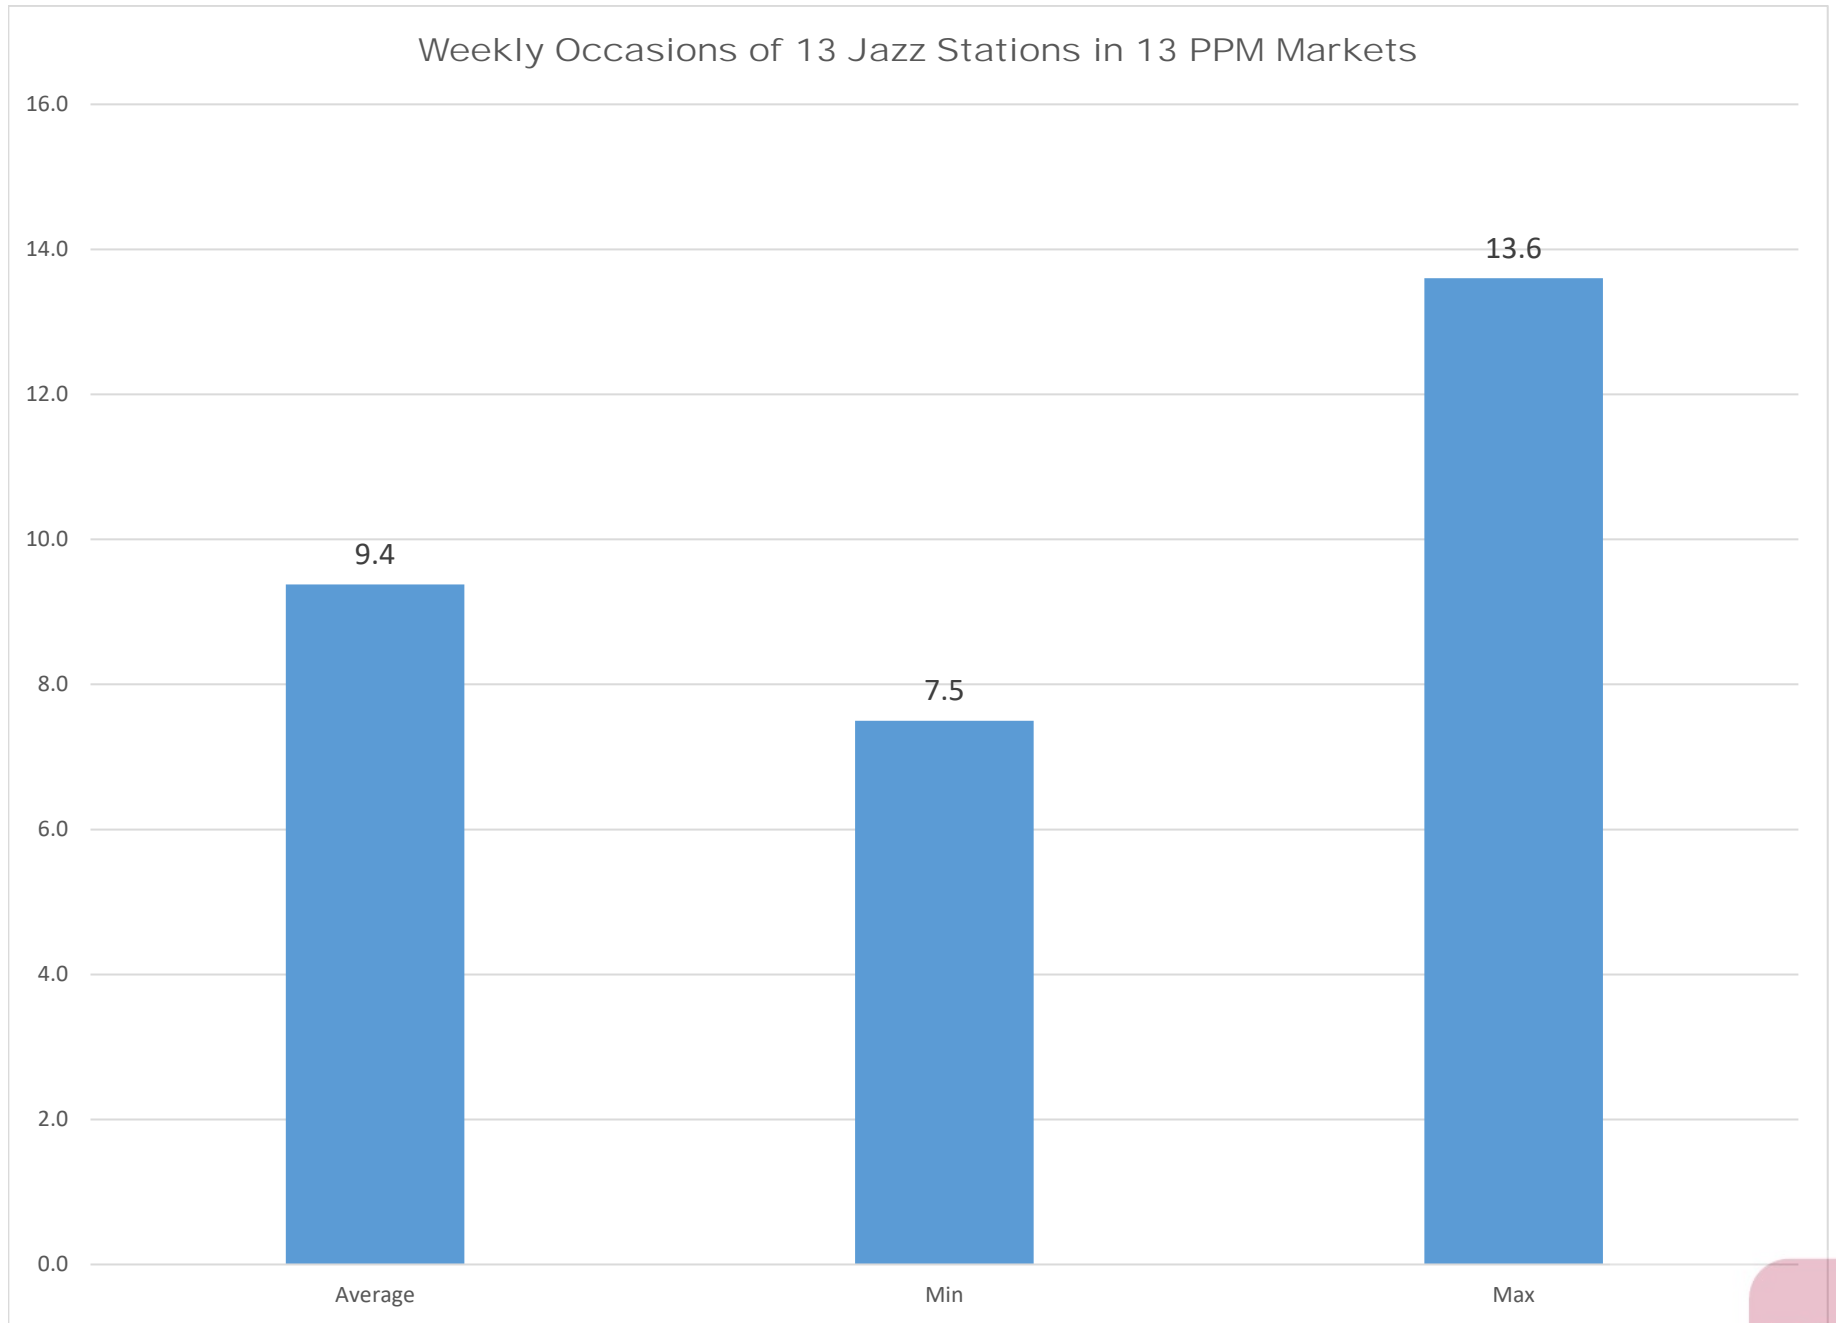

Jazz

Nielsen Audio, PPM, 13 Stations/13 Markets, July 2017 thru June 2018, P6+, M-Su 6a-12a