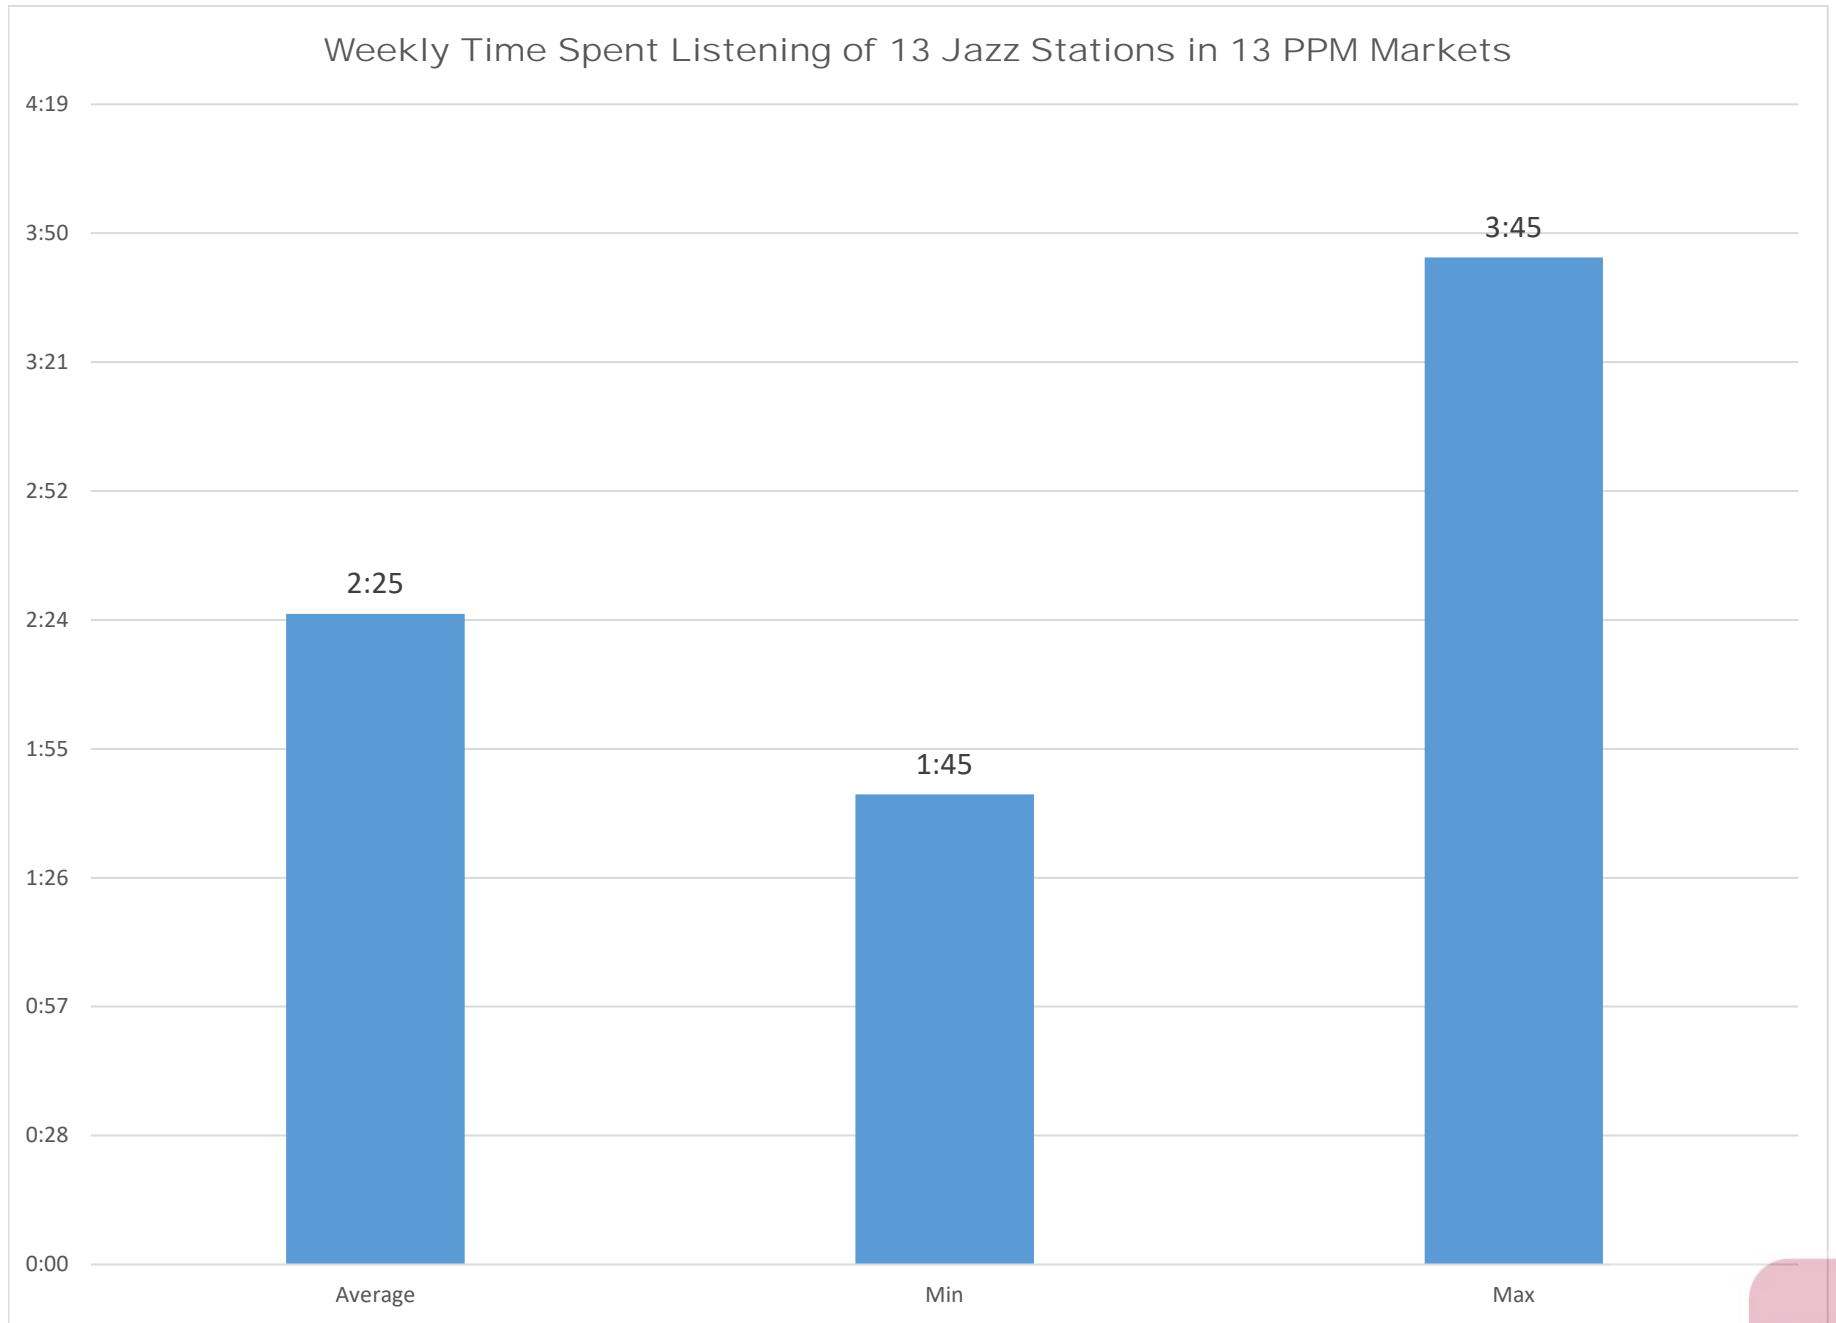

Jazz

Nielsen Audio, PPM, 13 Stations/13 Markets, July 2017 thru June 2018, P6+, M-Su 6a-12a