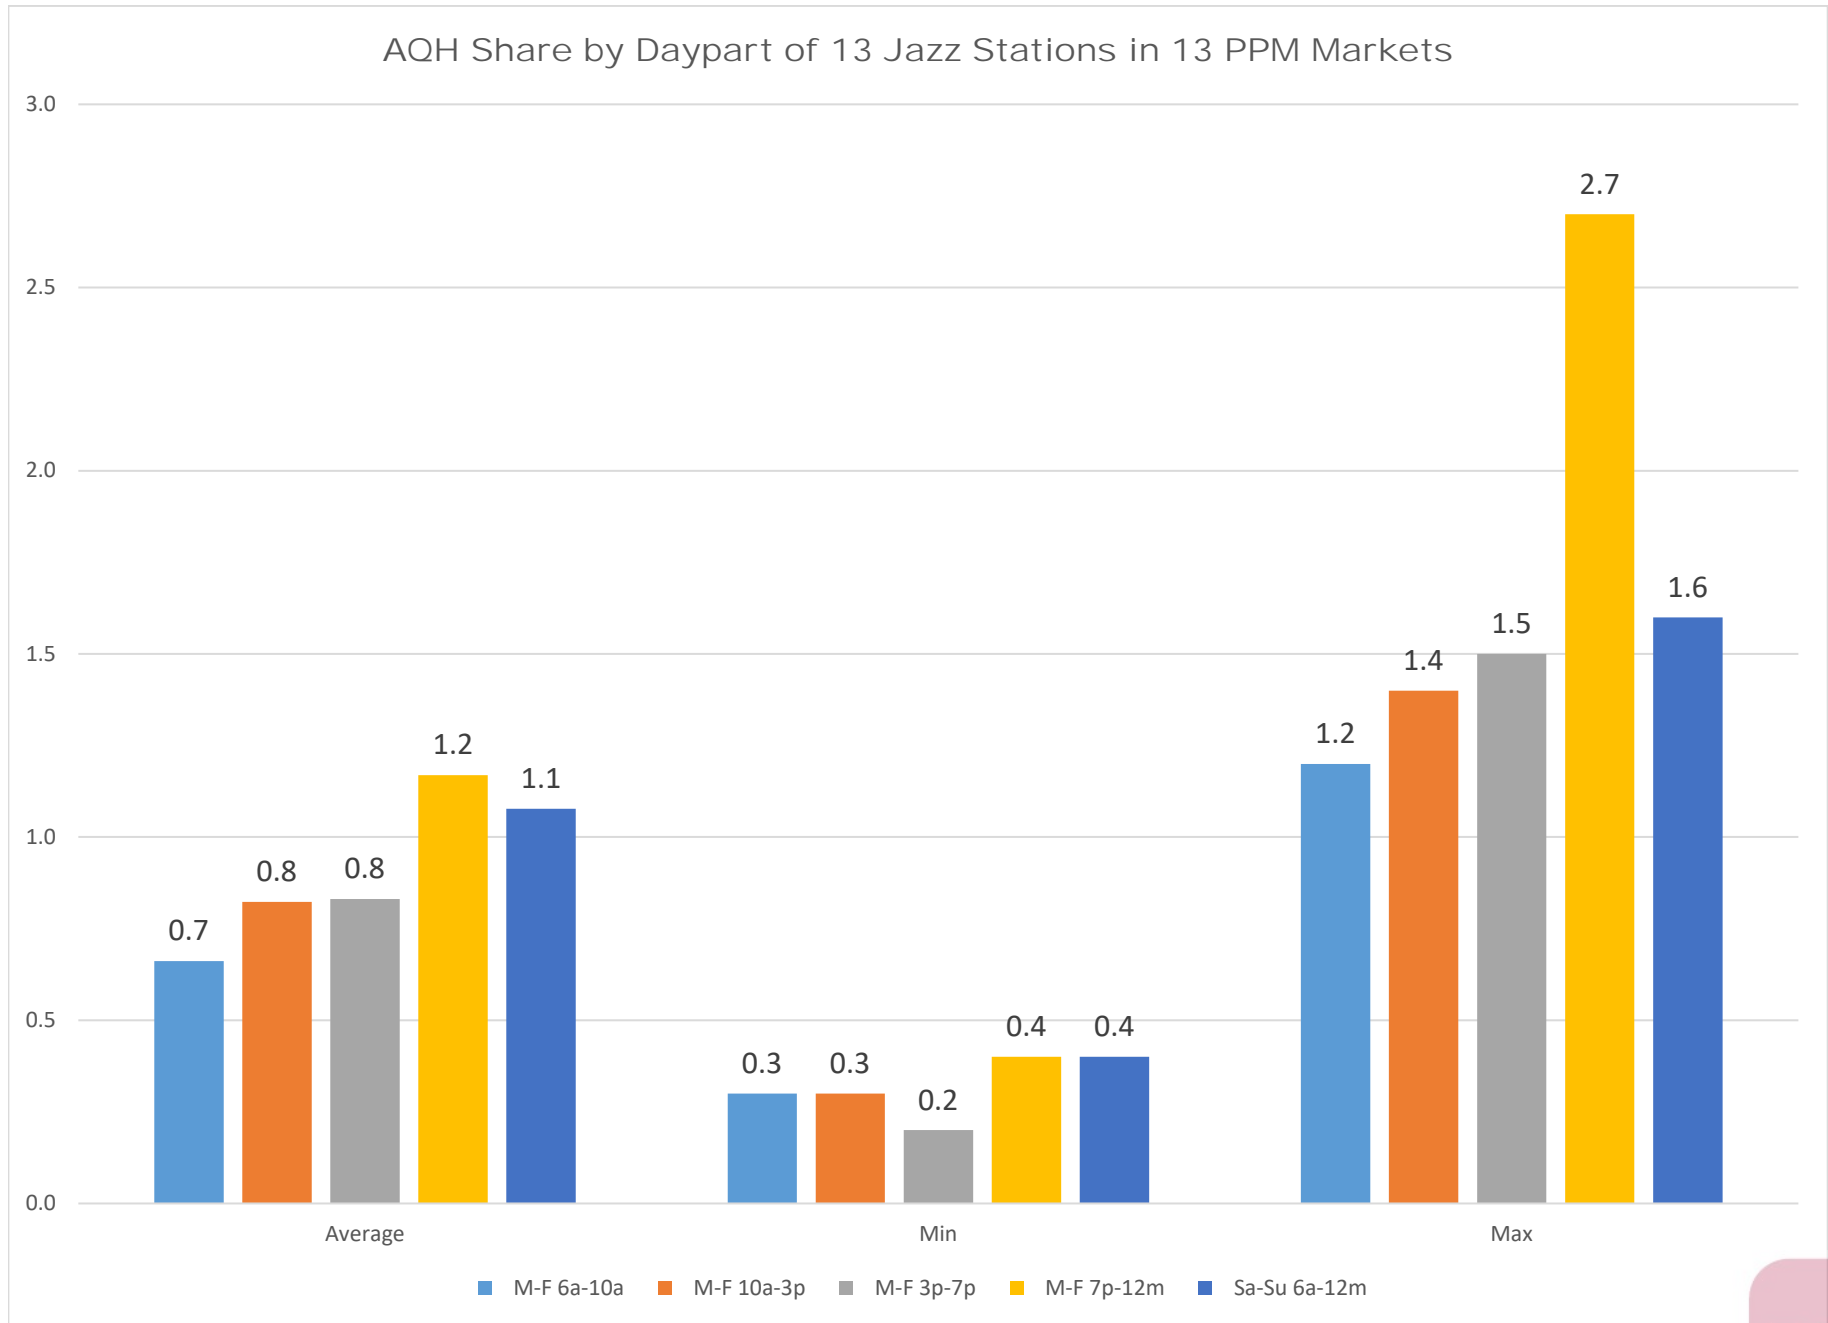

Jazz

Nielsen Audio, PPM, 13 Stations/13 Markets, July 2017 thru June 2018, P6+, M-Su 6a-12a