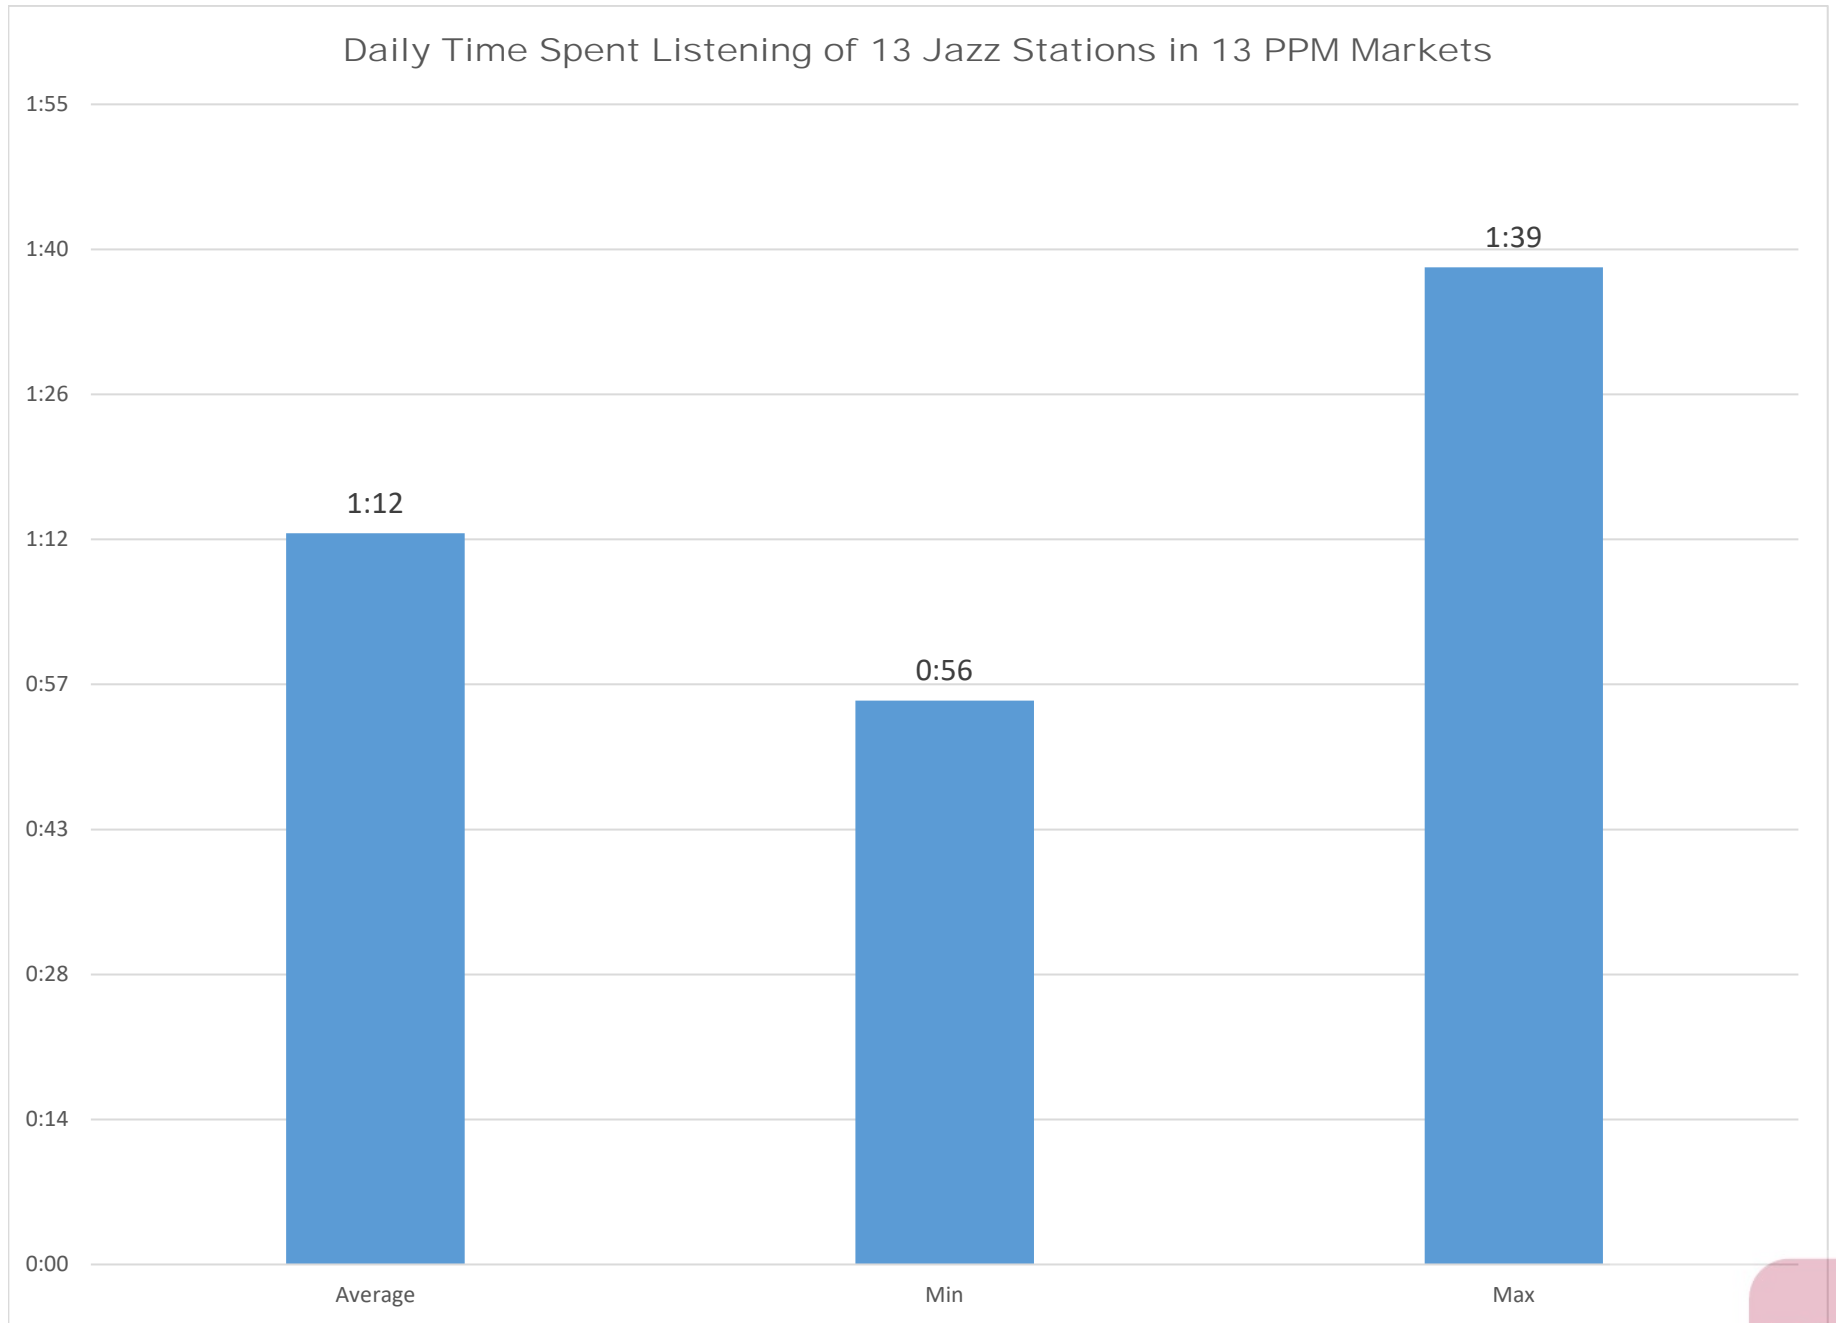

Jazz

Nielsen Audio, PPM, 13 Stations/13 Markets, July 2017 thru June 2018, P6+, M-Su 6a-12a