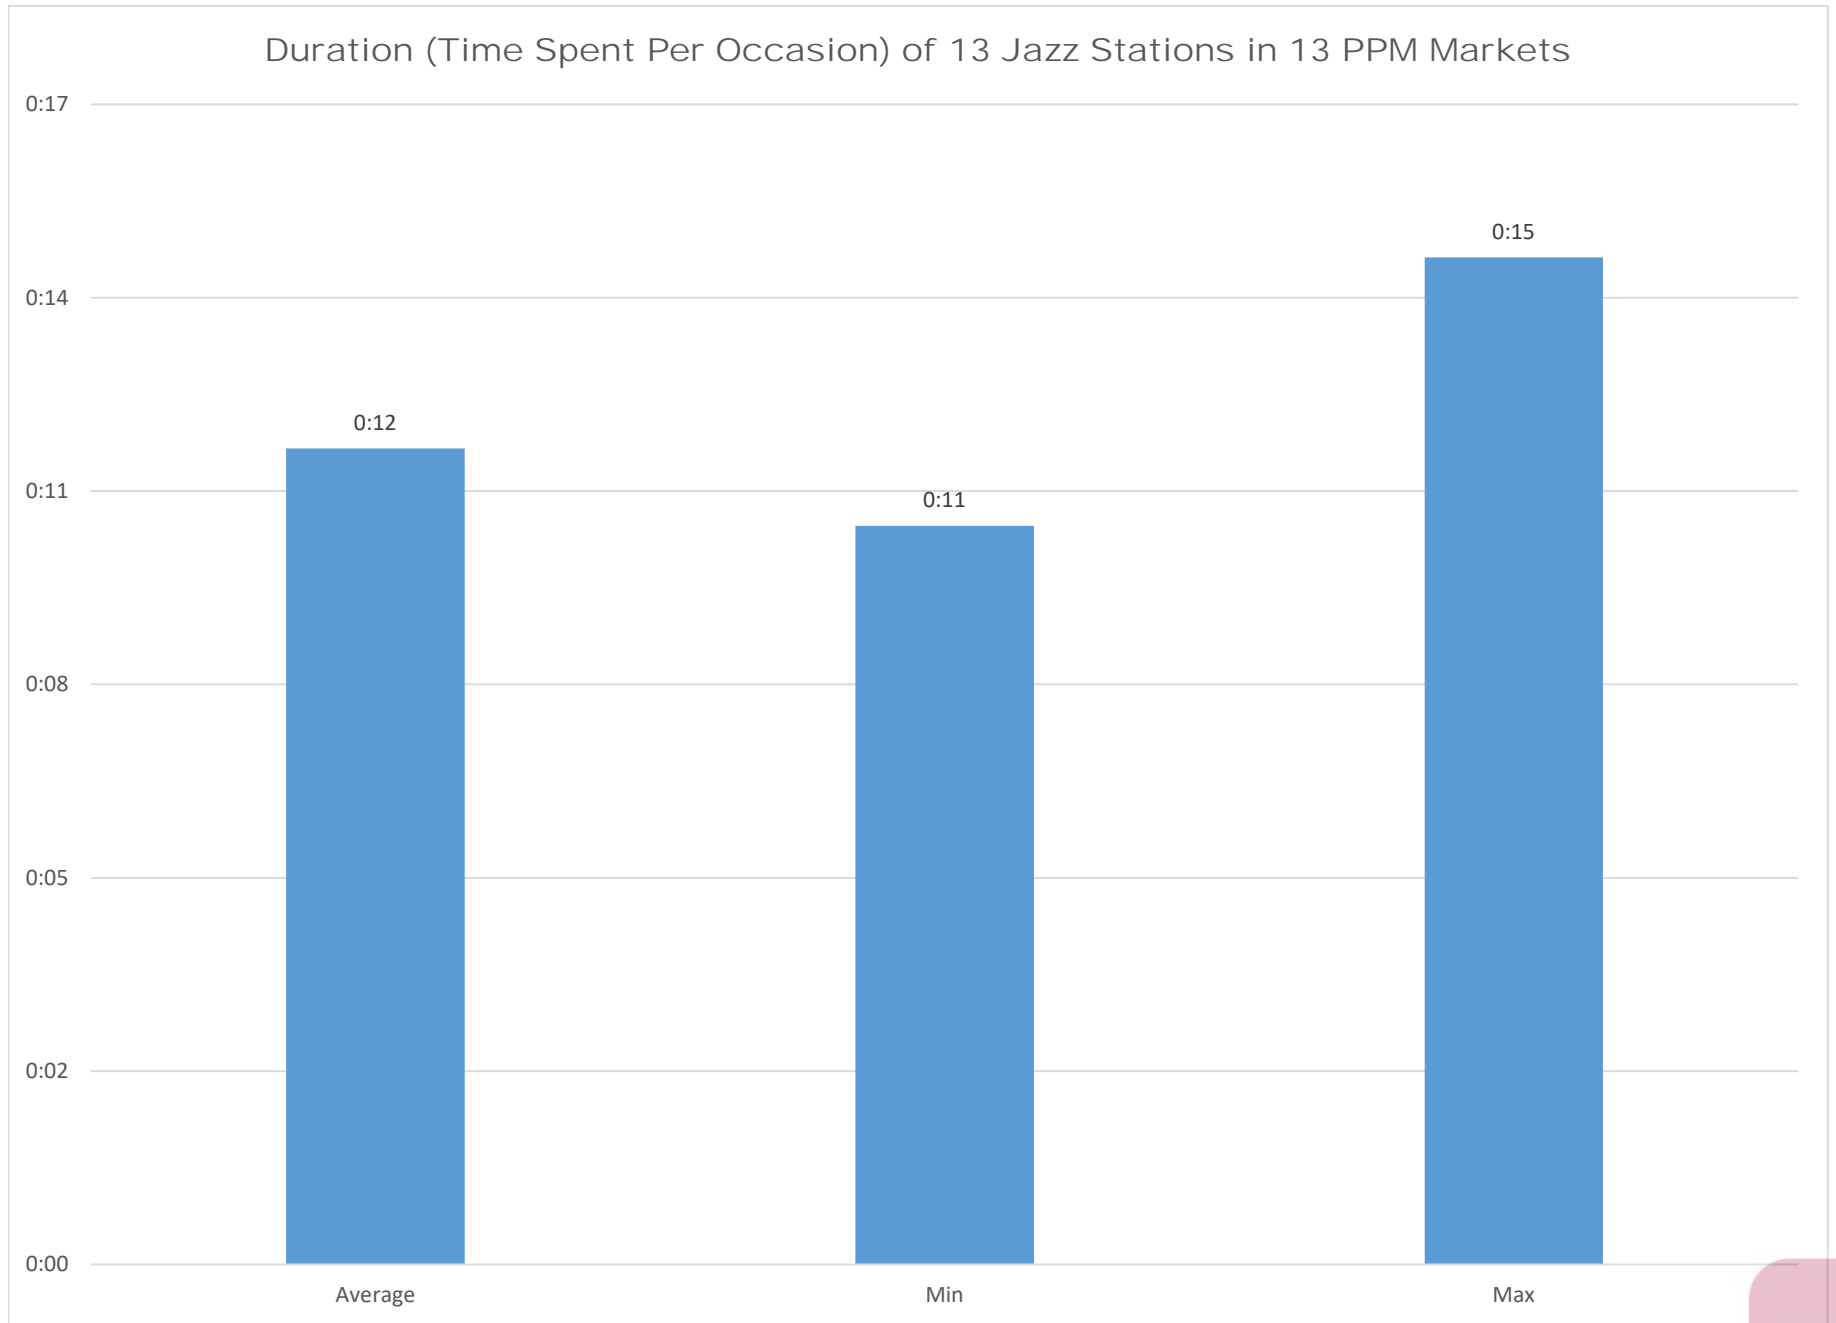

Jazz

Nielsen Audio, PPM, 13 Stations/13 Markets, July 2017 thru June 2018, P6+, M-Su 6a-12a