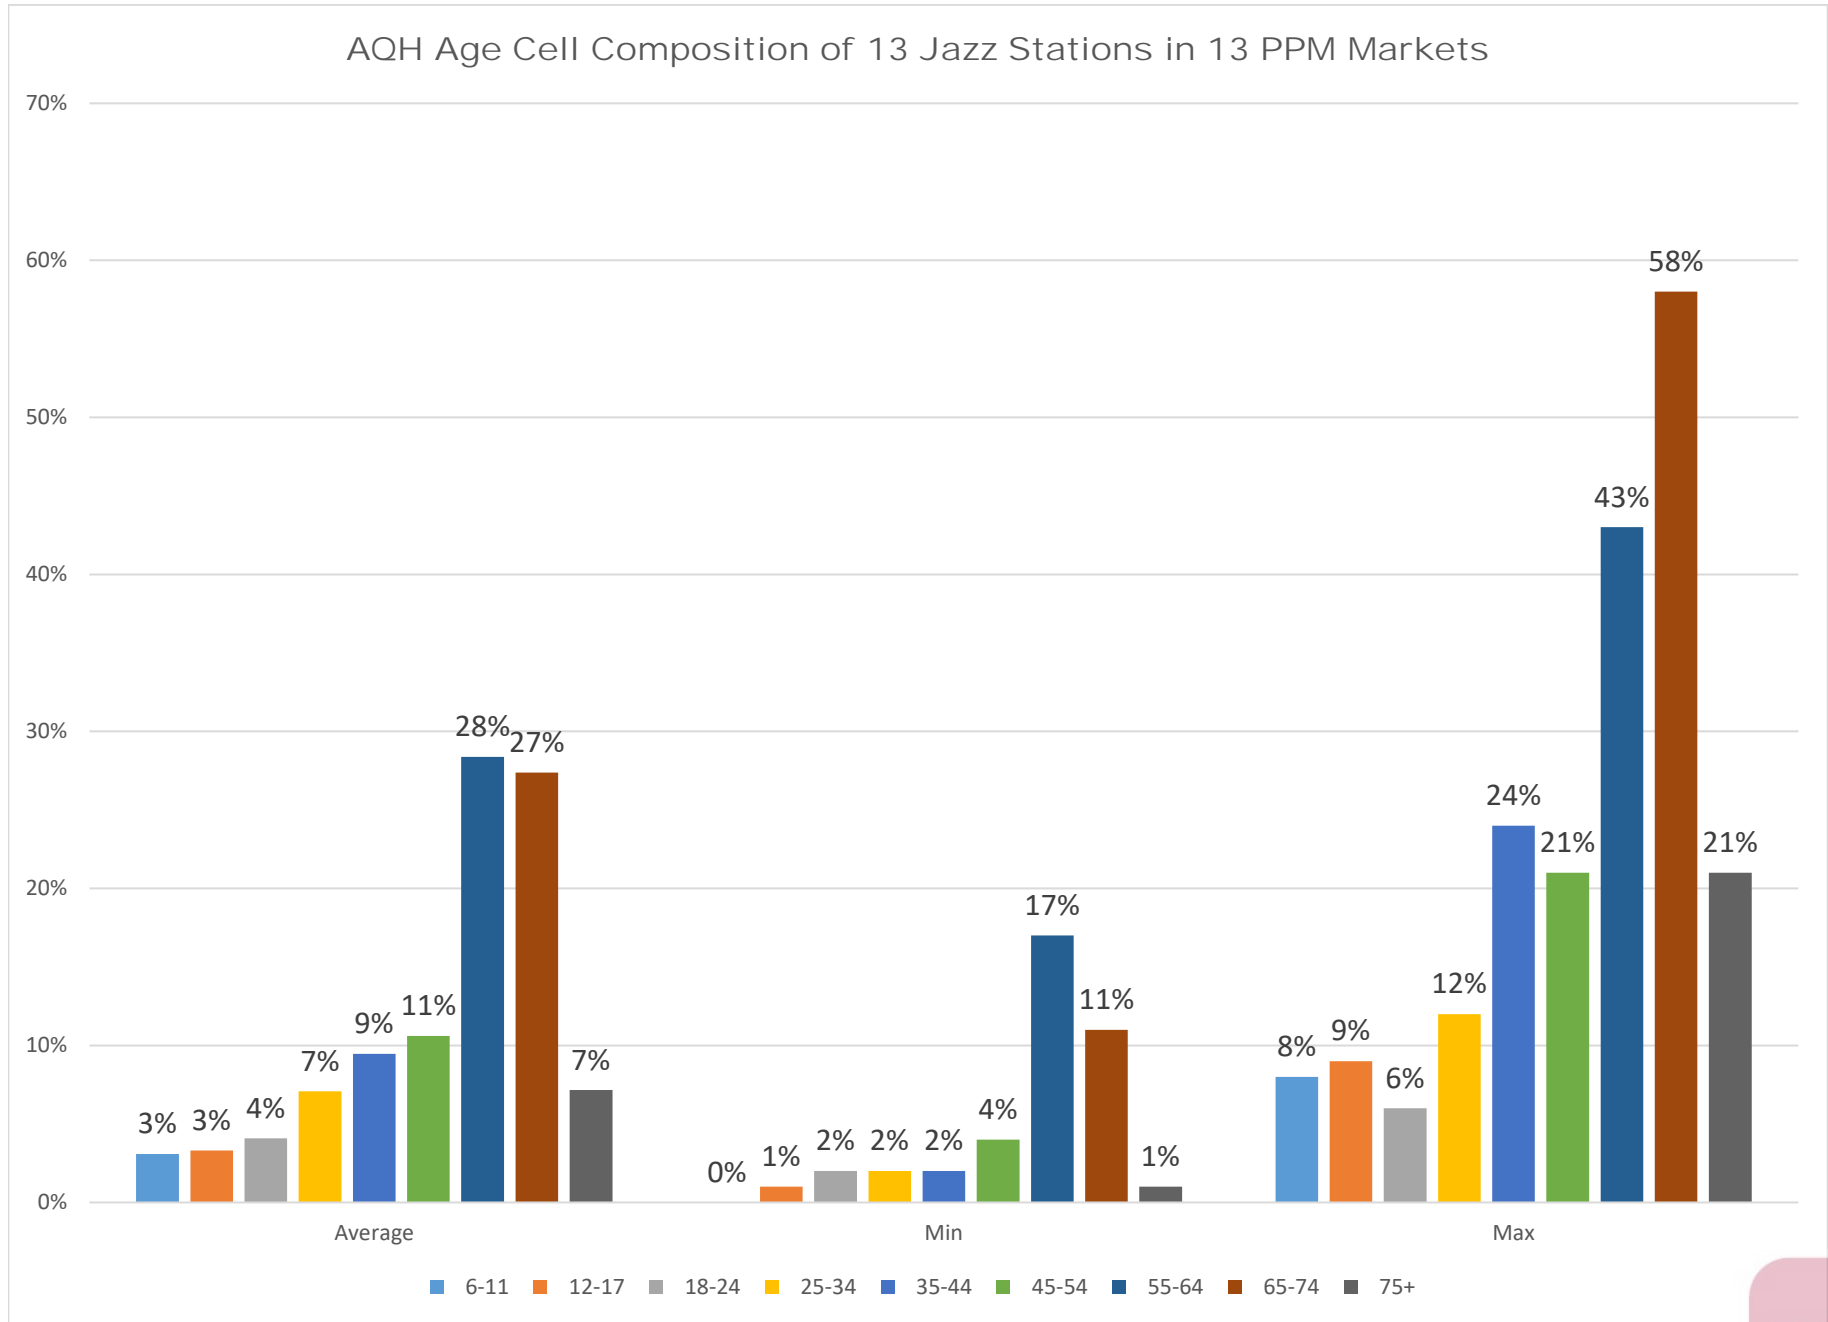

# Jazz

Nielsen Audio, PPM, 13 Stations/13 Markets, July 2017 thru June 2018, P6+, M-Su 6a-12a