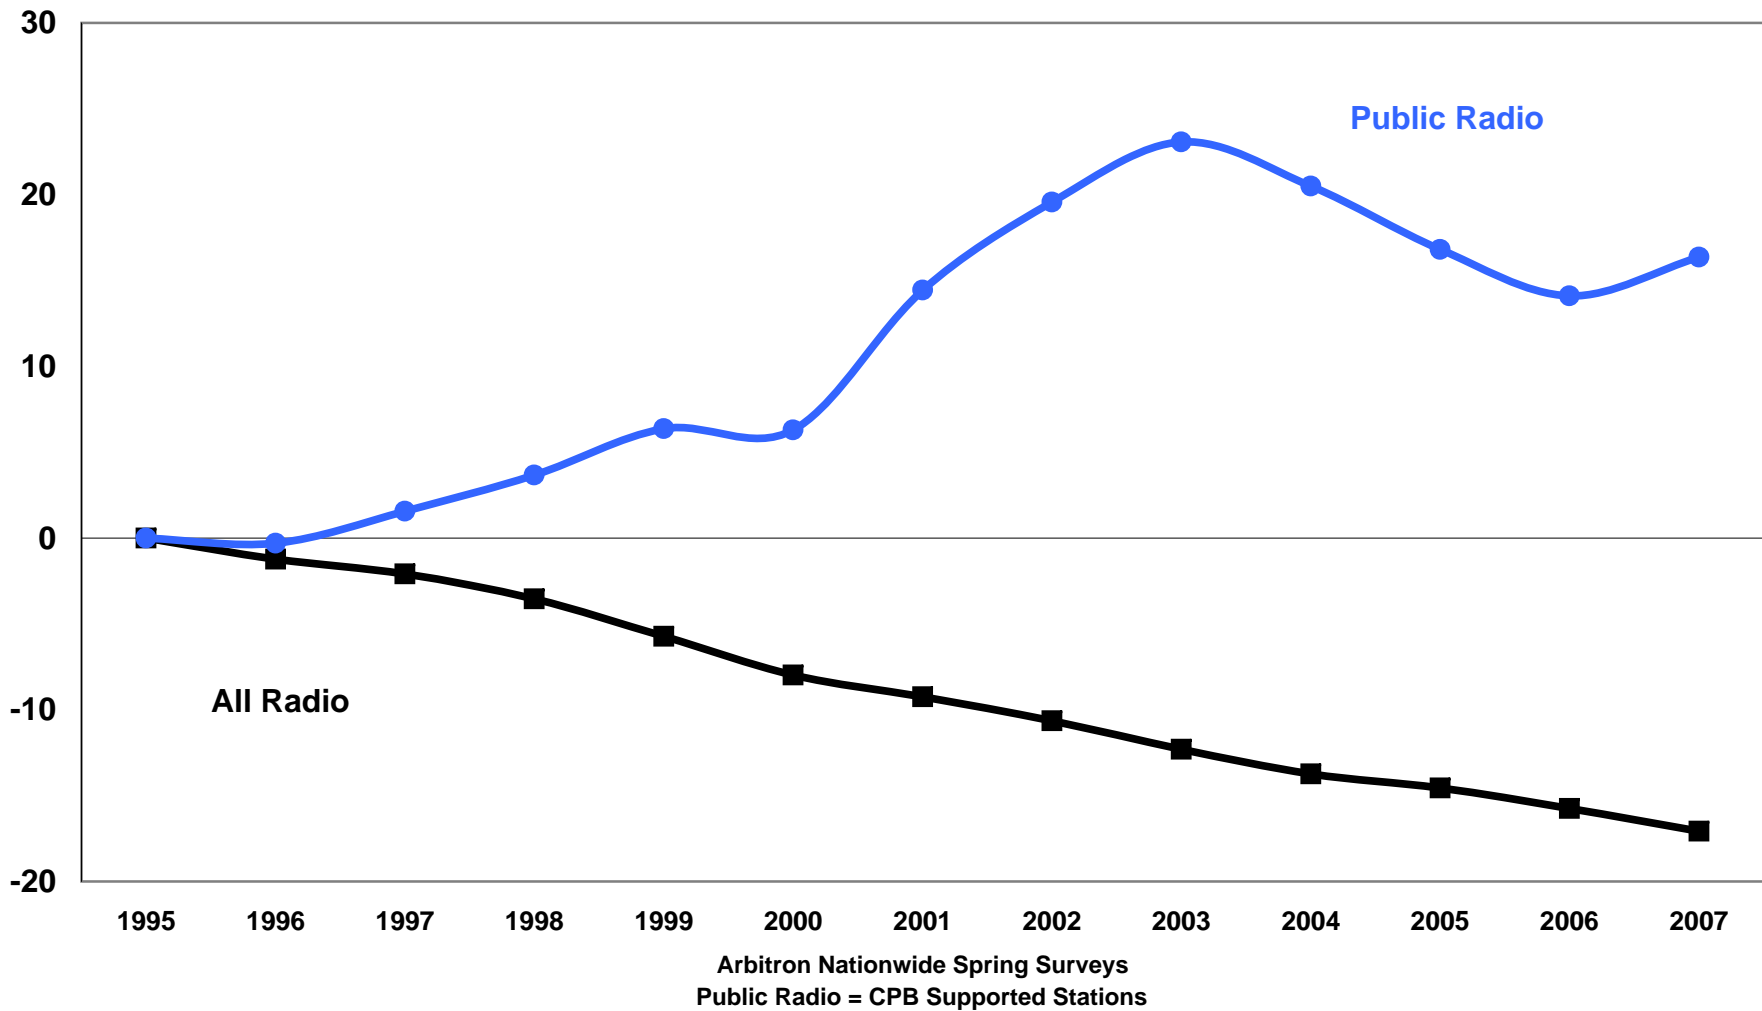

**Percentage Change in Radio and Public Radio Listening Levels  
AQH Rating M-Su 6A-12M National Persons 12+**