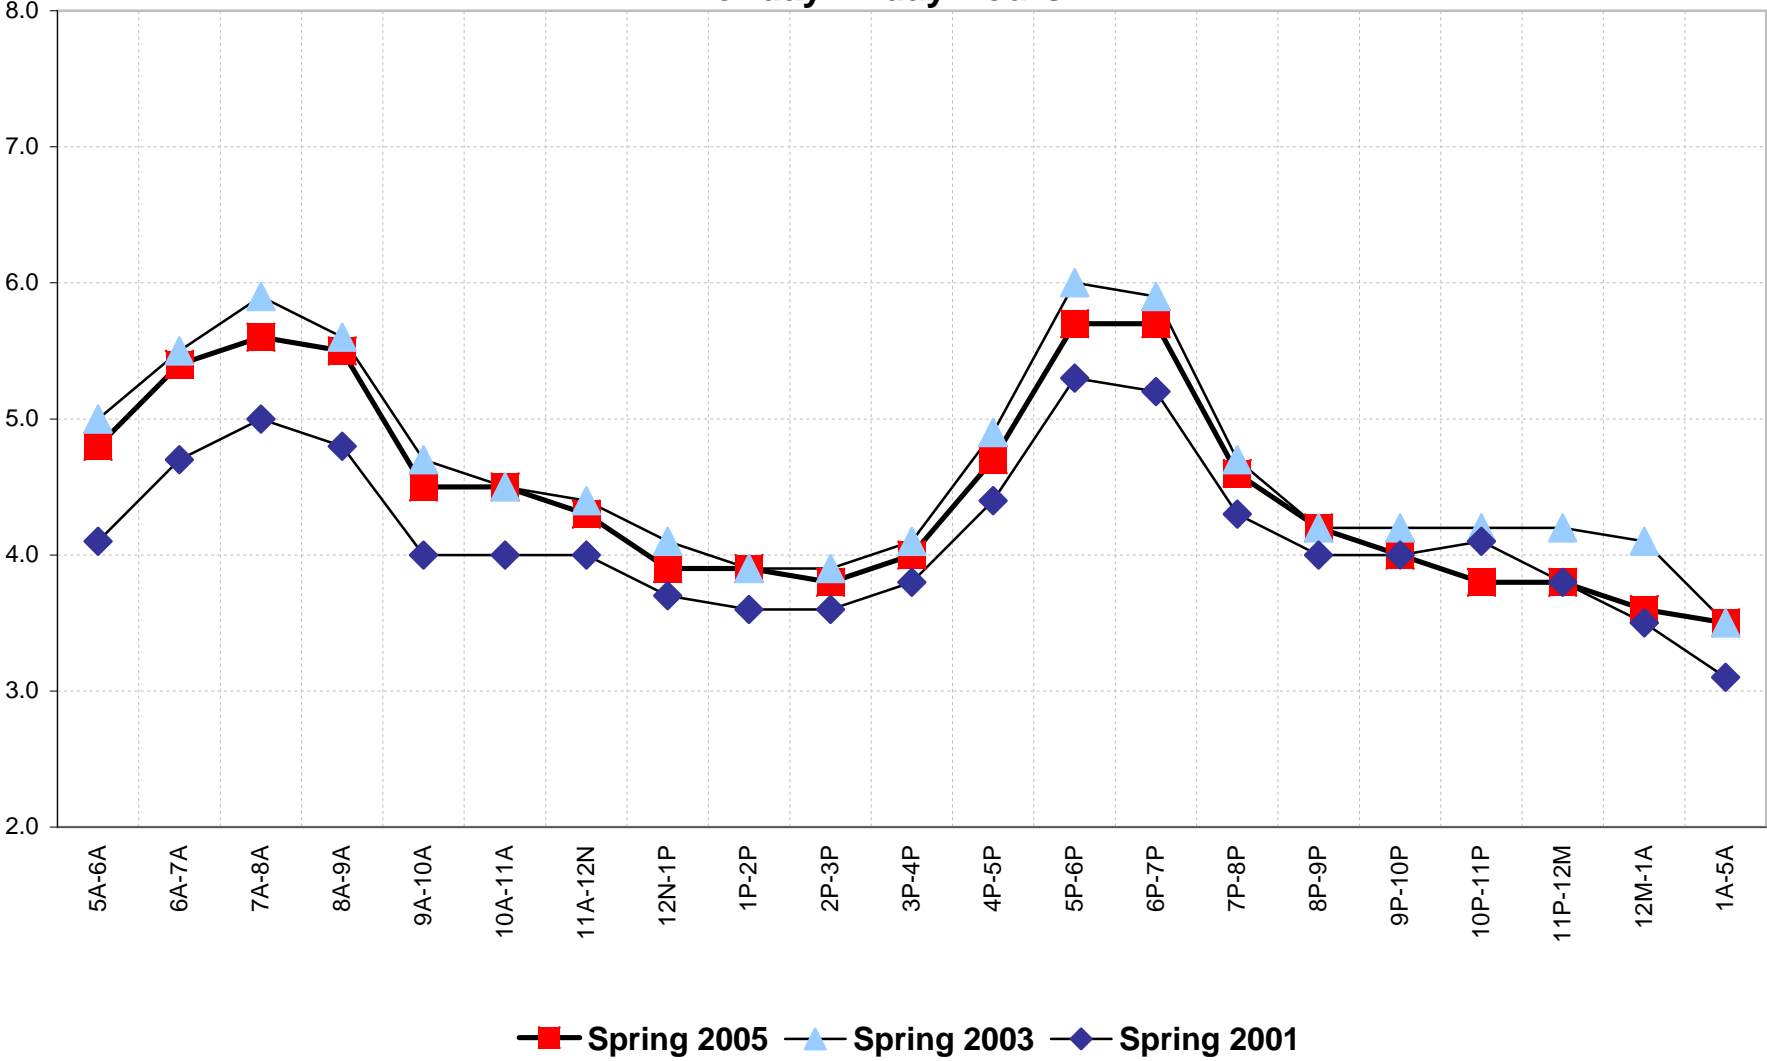

Arbitron Spring 2001 vs 2003 vs 2005 P12+ National CPB AQH Share

Monday-Friday Hours