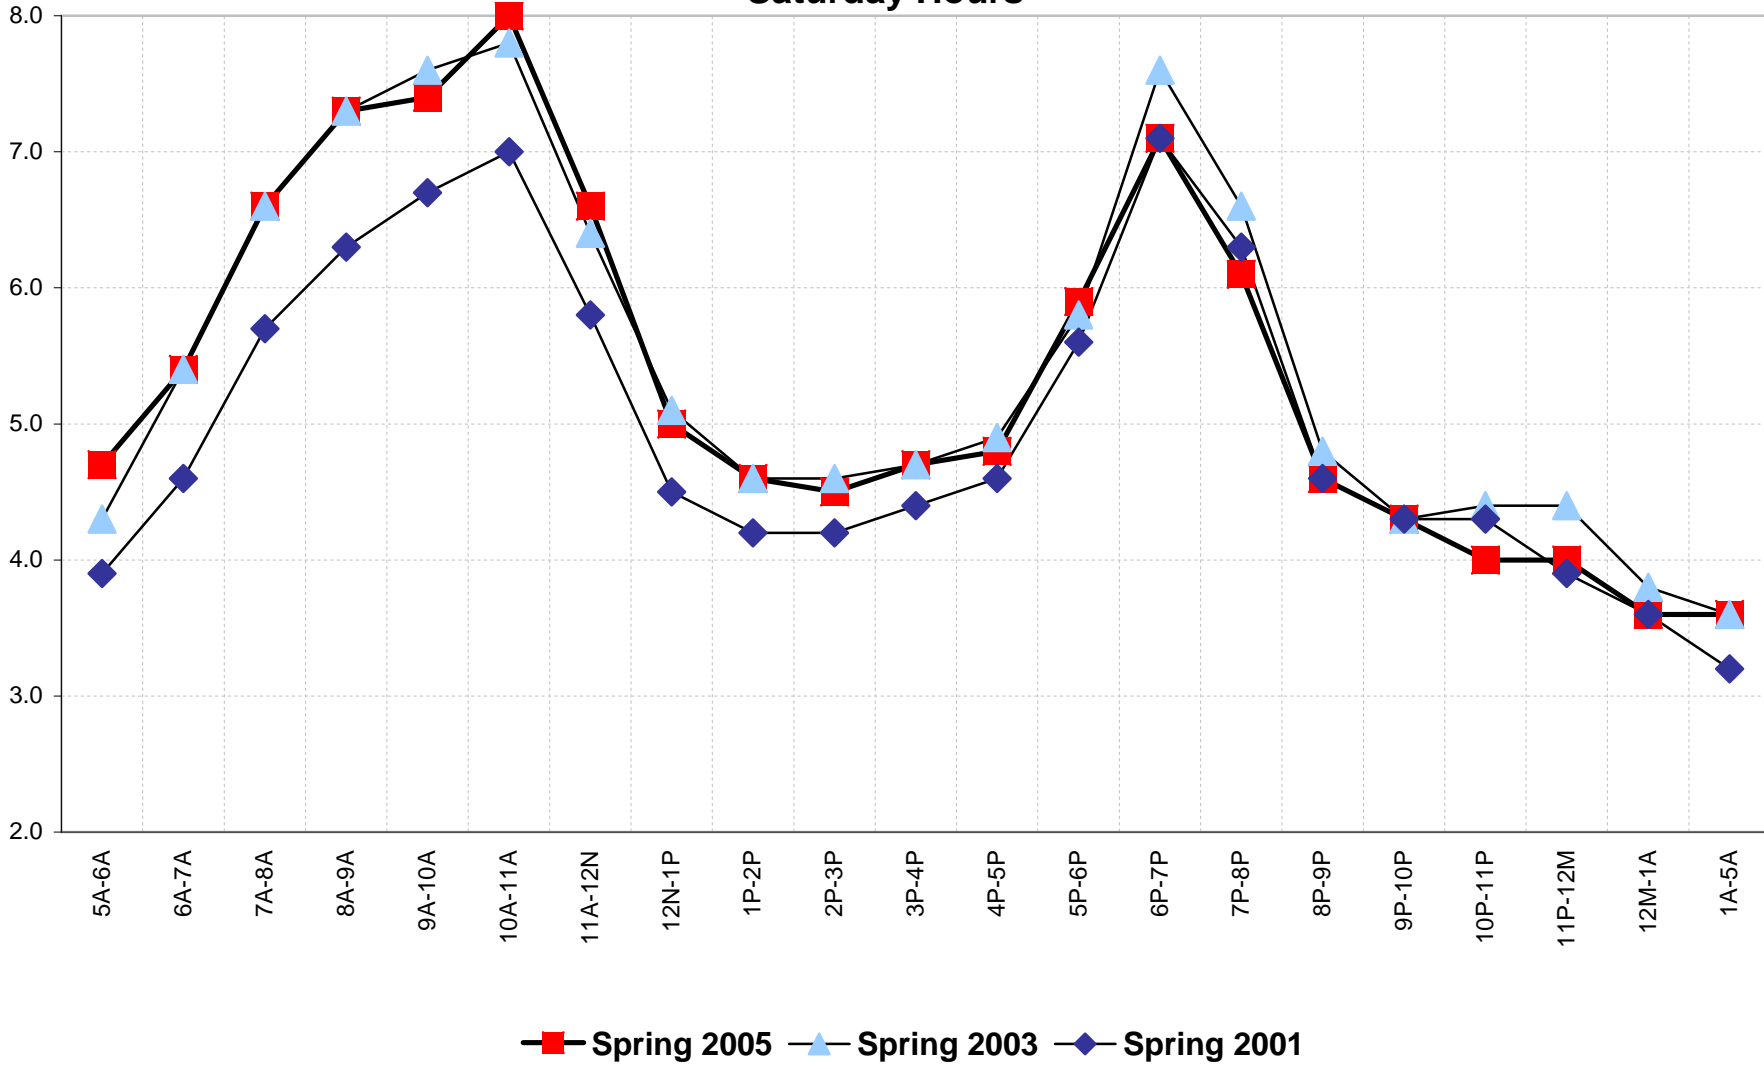

Arbitron Spring 2001 vs 2003 vs 2005 P12+ National CPB AQH Share

Saturday Hours