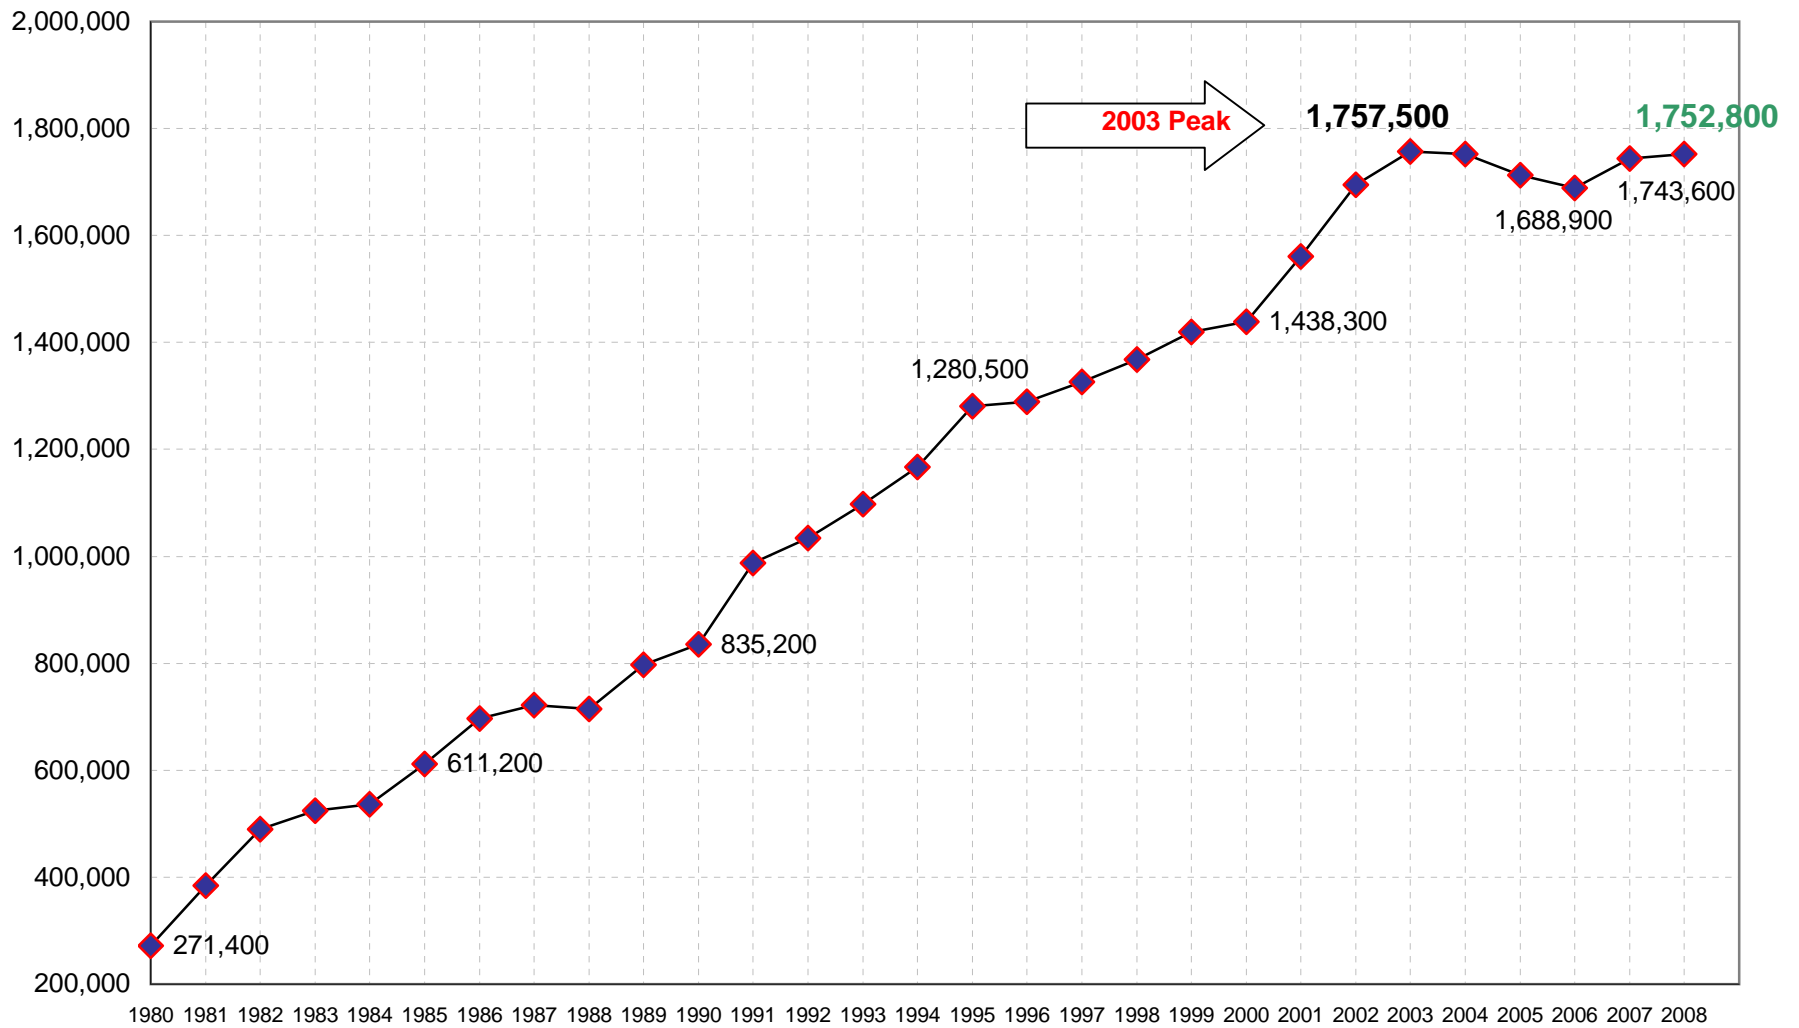

Arbitron Nationwide M-Su 6a-Mid 12+ CPB-Station AQH Persons Spring Quarter 1980-2008

Arbitron Nationwide M-Su 6a-Mid 12+ CPB-Station Cume Persons Spring Quarter 1980-2008

Arbitron Nationwide M-Su 6a-Mid 12+ CPB-Station AQH Share of Listening Spring Quarter 1980-2008

Arbitron Nationwide M-Su 6a-Mid 12+ CPB-Station Cume Rating Spring Quarter 1980-2008

Arbitron Nationwide M-Su 6a-Mid 12+ Persons Using Radio AQH Rating Spring Quarter 1980-2008