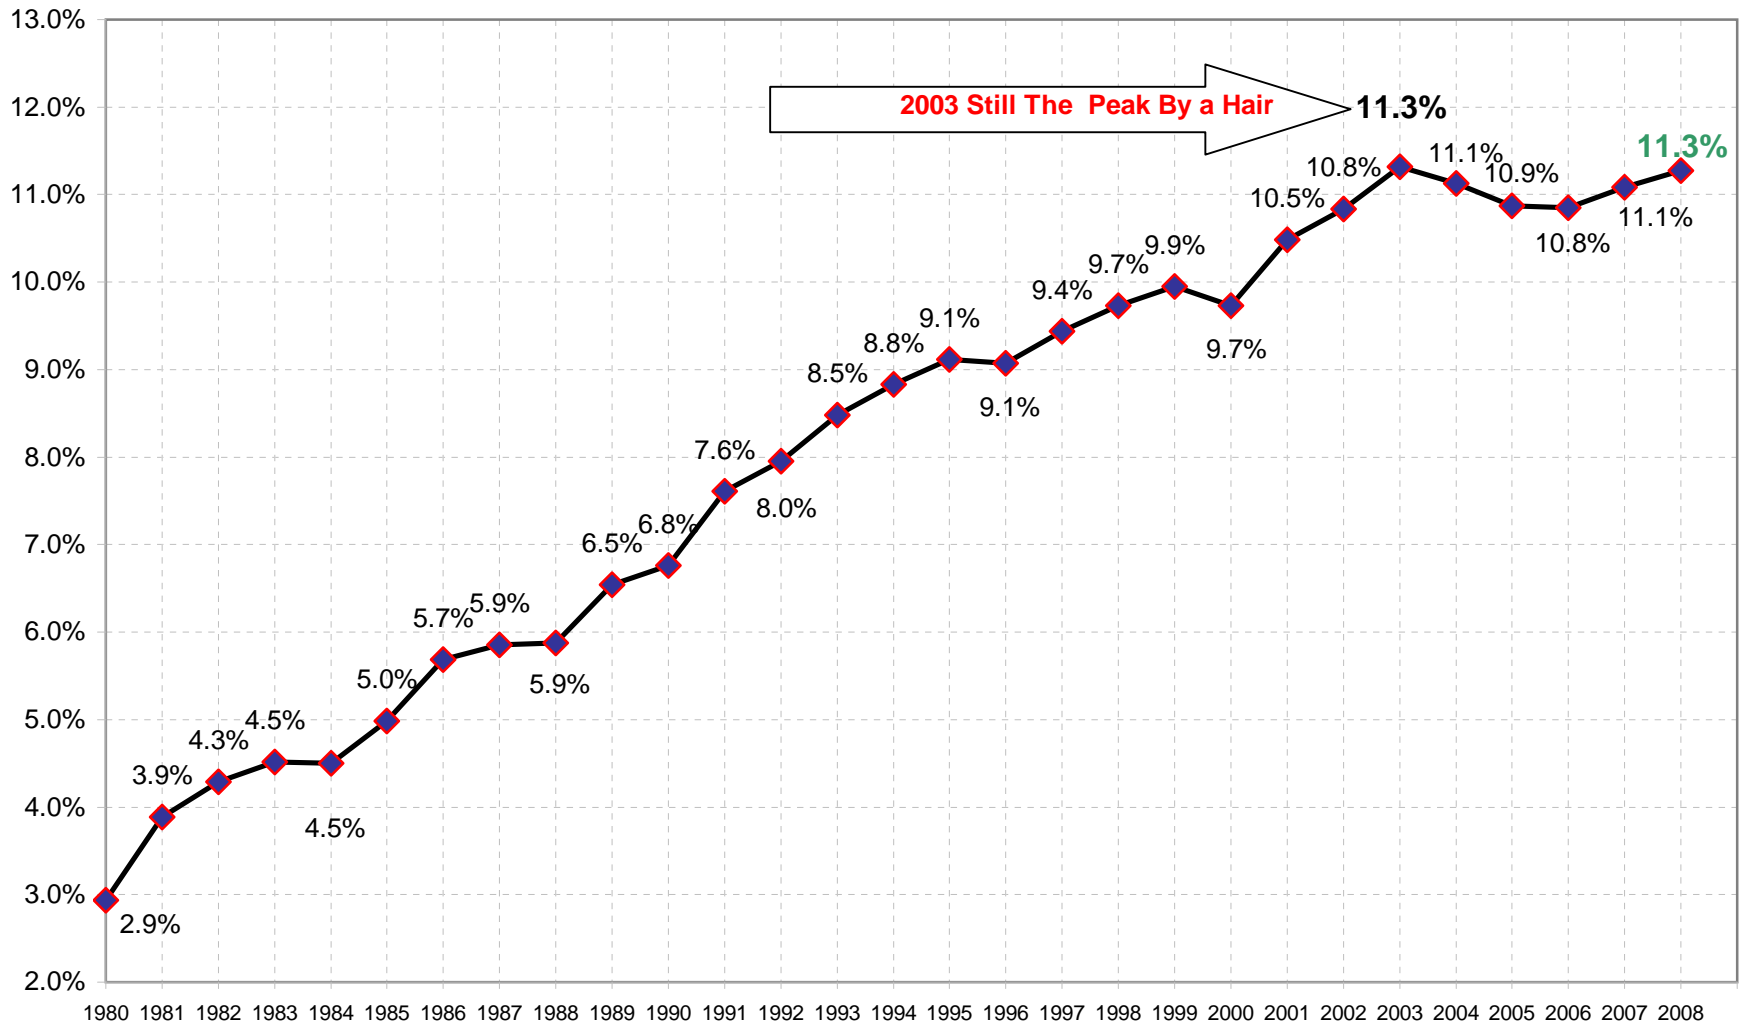

Arbitron Nationwide M-Su 6a-Mid 12+ CPB-Station AQH Persons Spring Quarter 1980-2008

Arbitron Nationwide M-Su 6a-Mid 12+ CPB-Station Cume Persons Spring Quarter 1980-2008

Arbitron Nationwide M-Su 6a-Mid 12+ CPB-Station AQH Share of Listening Spring Quarter 1980-2008

Arbitron Nationwide M-Su 6a-Mid 12+ CPB-Station Cume Rating Spring Quarter 1980-2008

Arbitron Nationwide M-Su 6a-Mid 12+ Persons Using Radio AQH Rating Spring Quarter 1980-2008