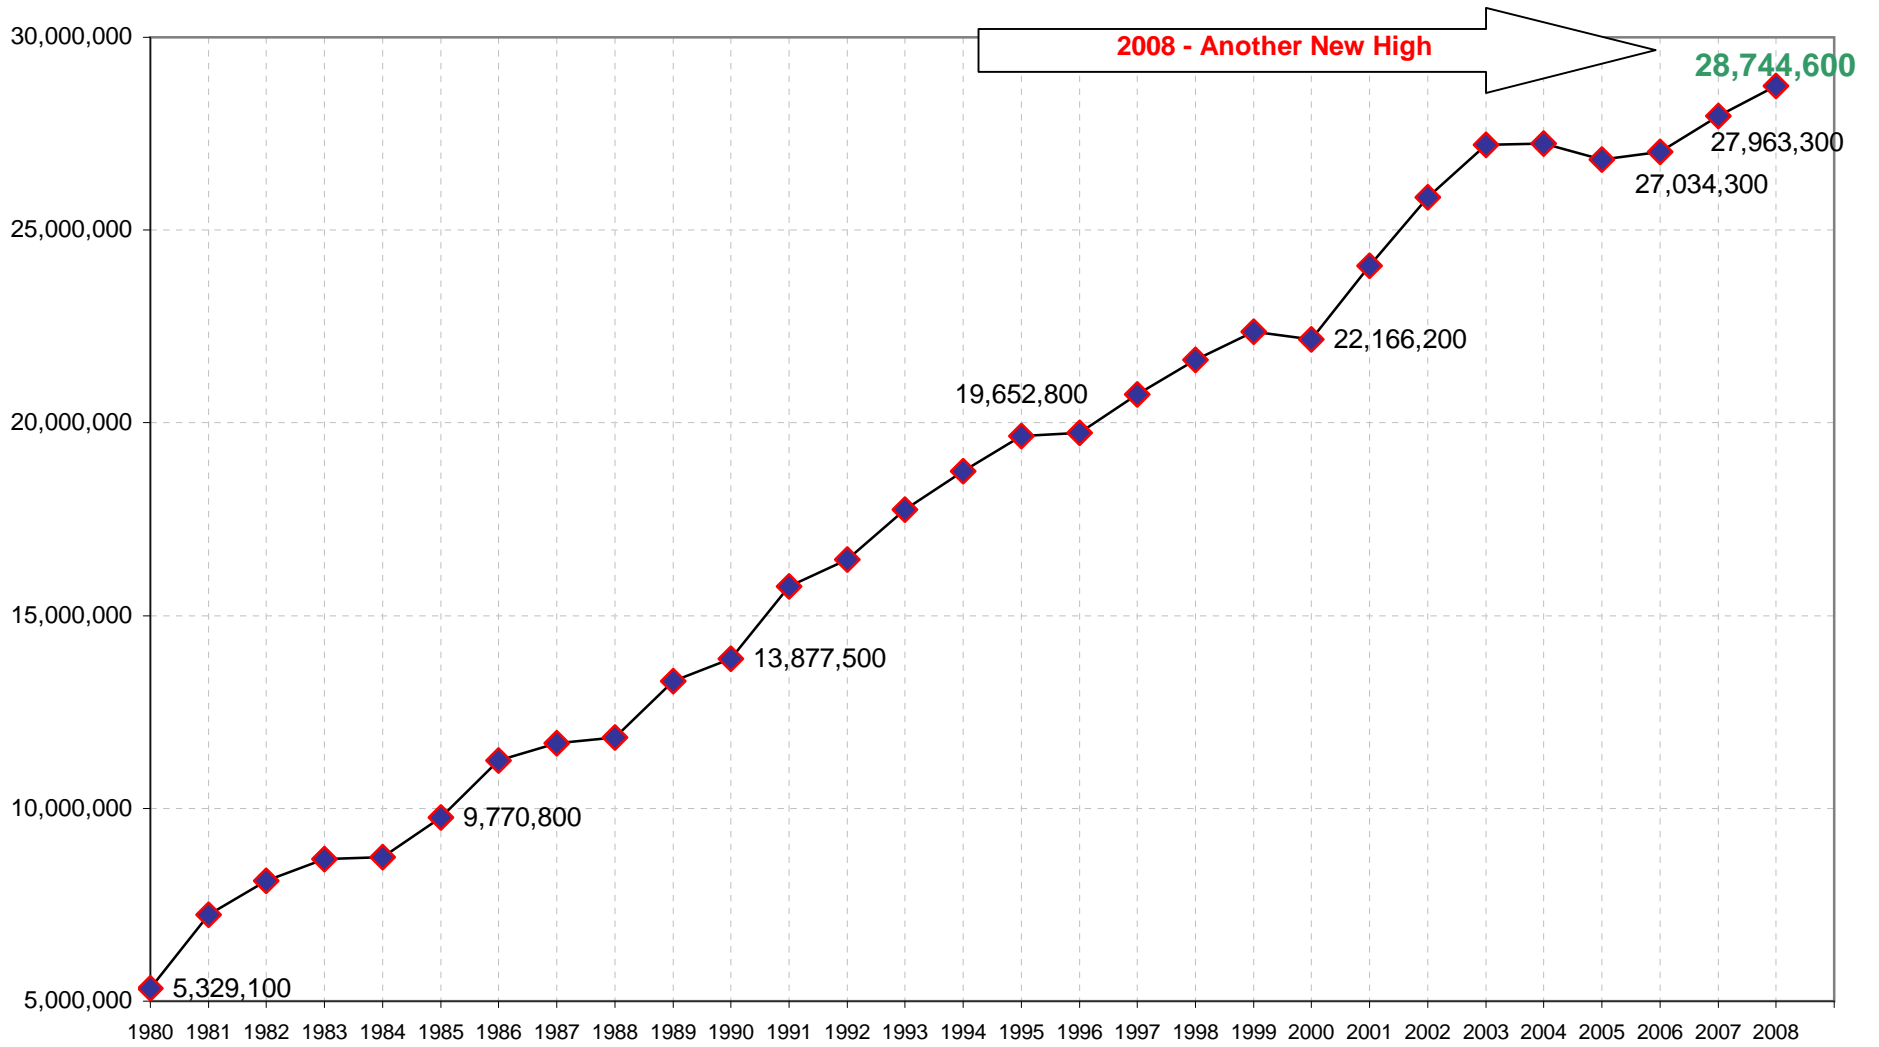

Arbitron Nationwide M-Su 6a-Mid 12+ CPB-Station AQH Persons Spring Quarter 1980-2008

Arbitron Nationwide M-Su 6a-Mid 12+ CPB-Station Cume Persons Spring Quarter 1980-2008

Arbitron Nationwide M-Su 6a-Mid 12+ CPB-Station AQH Share of Listening Spring Quarter 1980-2008

Arbitron Nationwide M-Su 6a-Mid 12+ CPB-Station Cume Rating Spring Quarter 1980-2008

Arbitron Nationwide M-Su 6a-Mid 12+ Persons Using Radio AQH Rating Spring Quarter 1980-2008