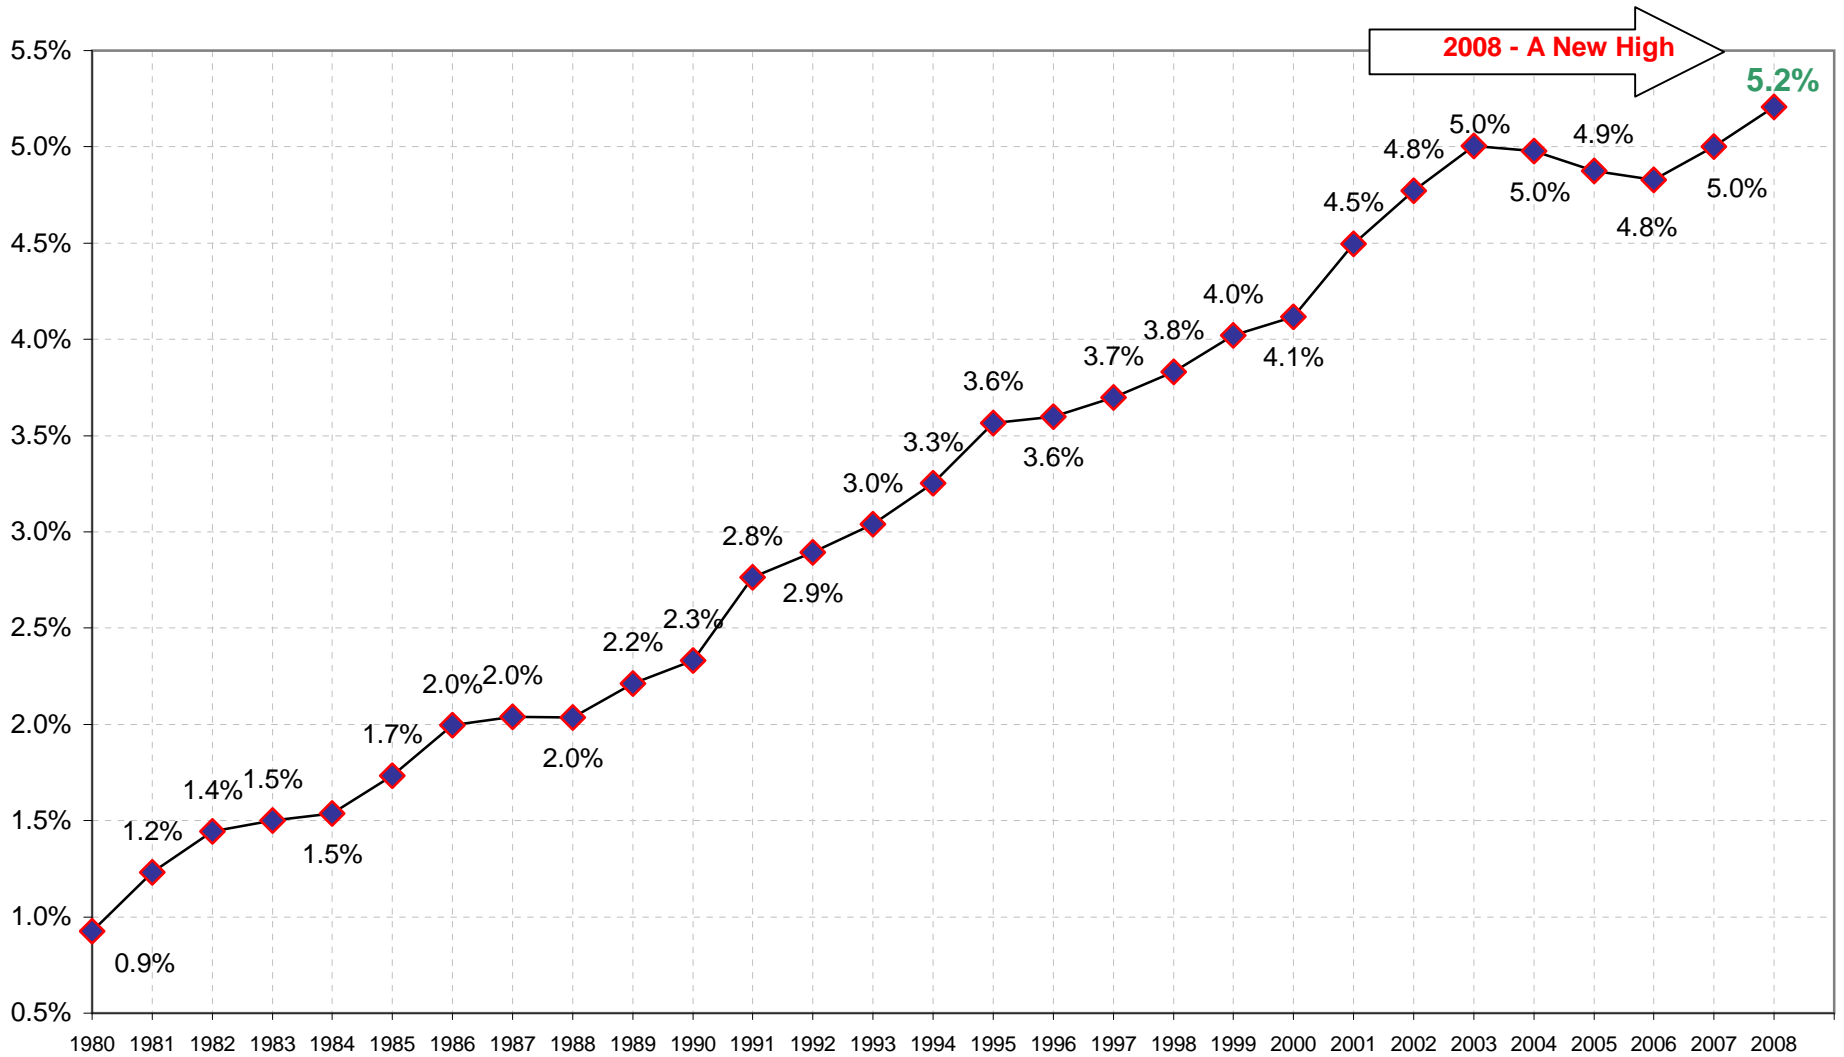

Arbitron Nationwide M-Su 6a-Mid 12+ CPB-Station AQH Persons Spring Quarter 1980-2008

Arbitron Nationwide M-Su 6a-Mid 12+ CPB-Station Cume Persons Spring Quarter 1980-2008

Arbitron Nationwide M-Su 6a-Mid 12+ CPB-Station AQH Share of Listening Spring Quarter 1980-2008

Arbitron Nationwide M-Su 6a-Mid 12+ CPB-Station Cume Rating Spring Quarter 1980-2008

Arbitron Nationwide M-Su 6a-Mid 12+ Persons Using Radio AQH Rating Spring Quarter 1980-2008