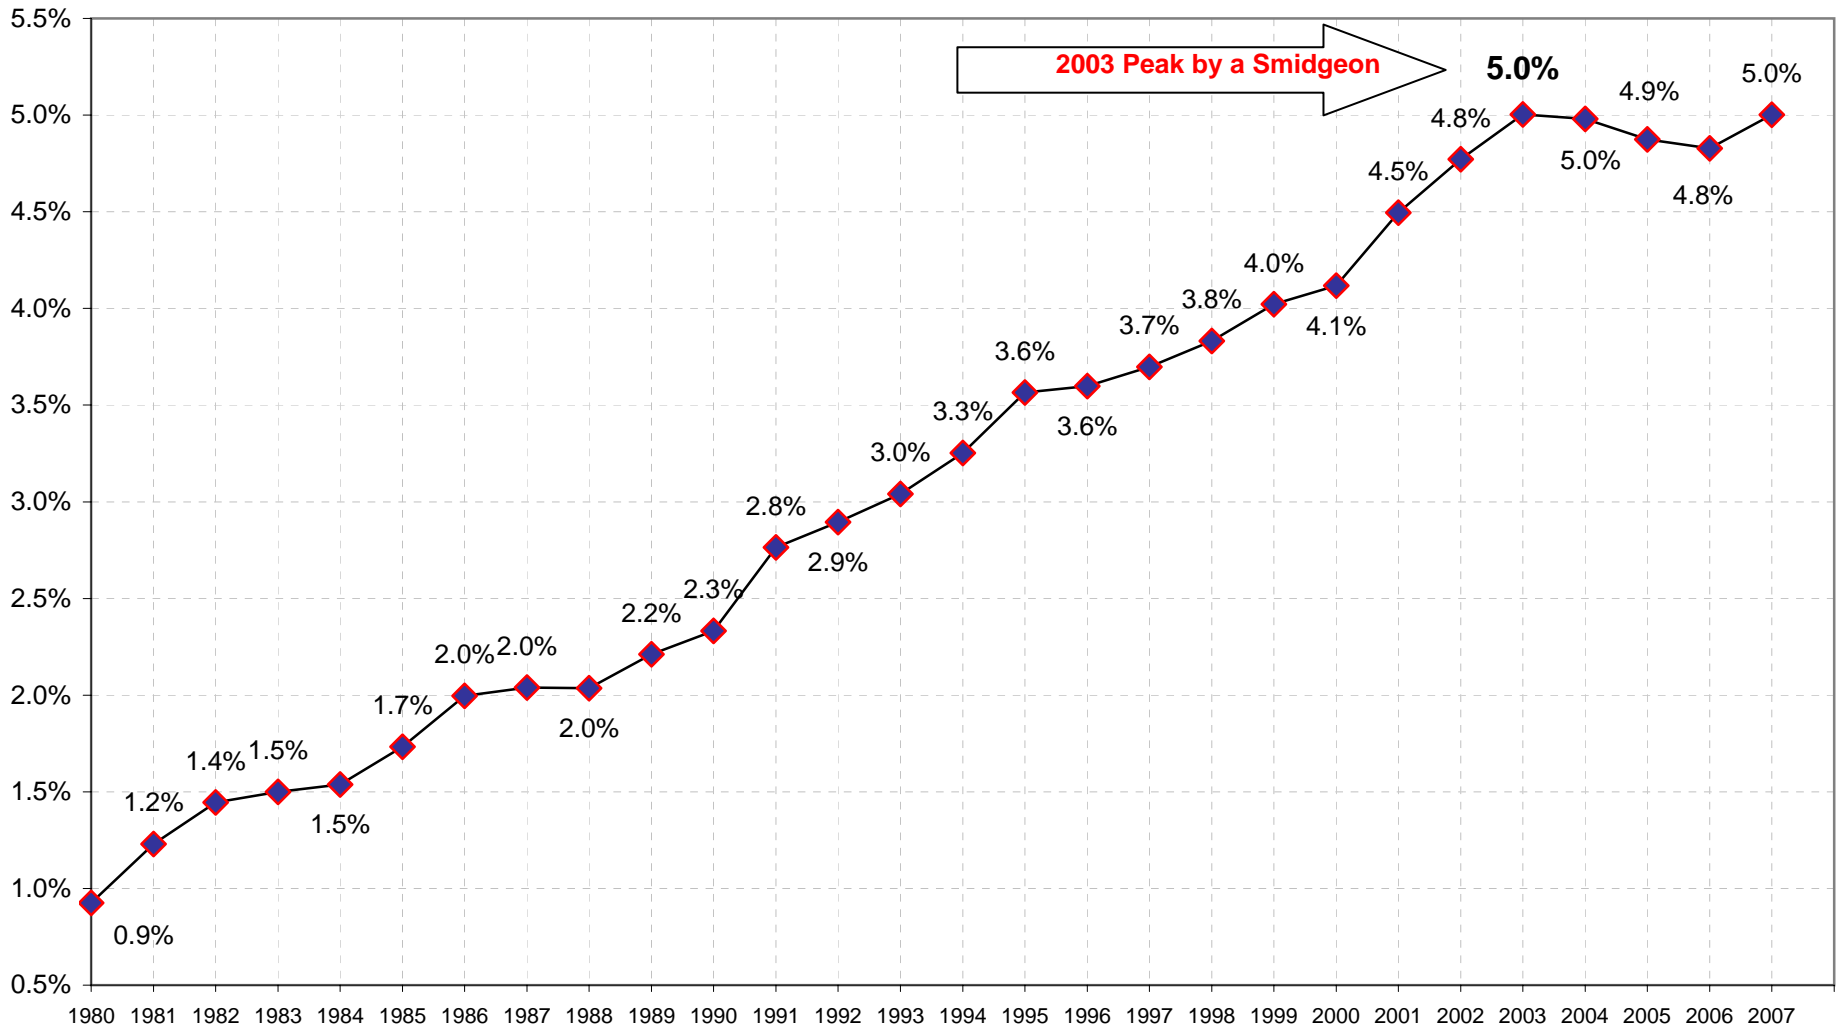

Arbitron Nationwide M-Su 6a-Mid 12+ CPB-Station AQH Persons Spring Quarter 1980-2007

Arbitron Nationwide M-Su 6a-Mid 12+ CPB-Station Cume Persons Spring Quarter 1980-2007

Arbitron Nationwide M-Su 6a-Mid 12+ CPB-Station AQH Share of Listening Spring Quarter 1980-2007

Arbitron Nationwide M-Su 6a-Mid 12+ CPB-Station Cume Rating Spring Quarter 1980-2007

Arbitron Nationwide M-Su 6a-Mid 12+ Persons Using Radio AQH Rating Spring Quarter 1980-2007