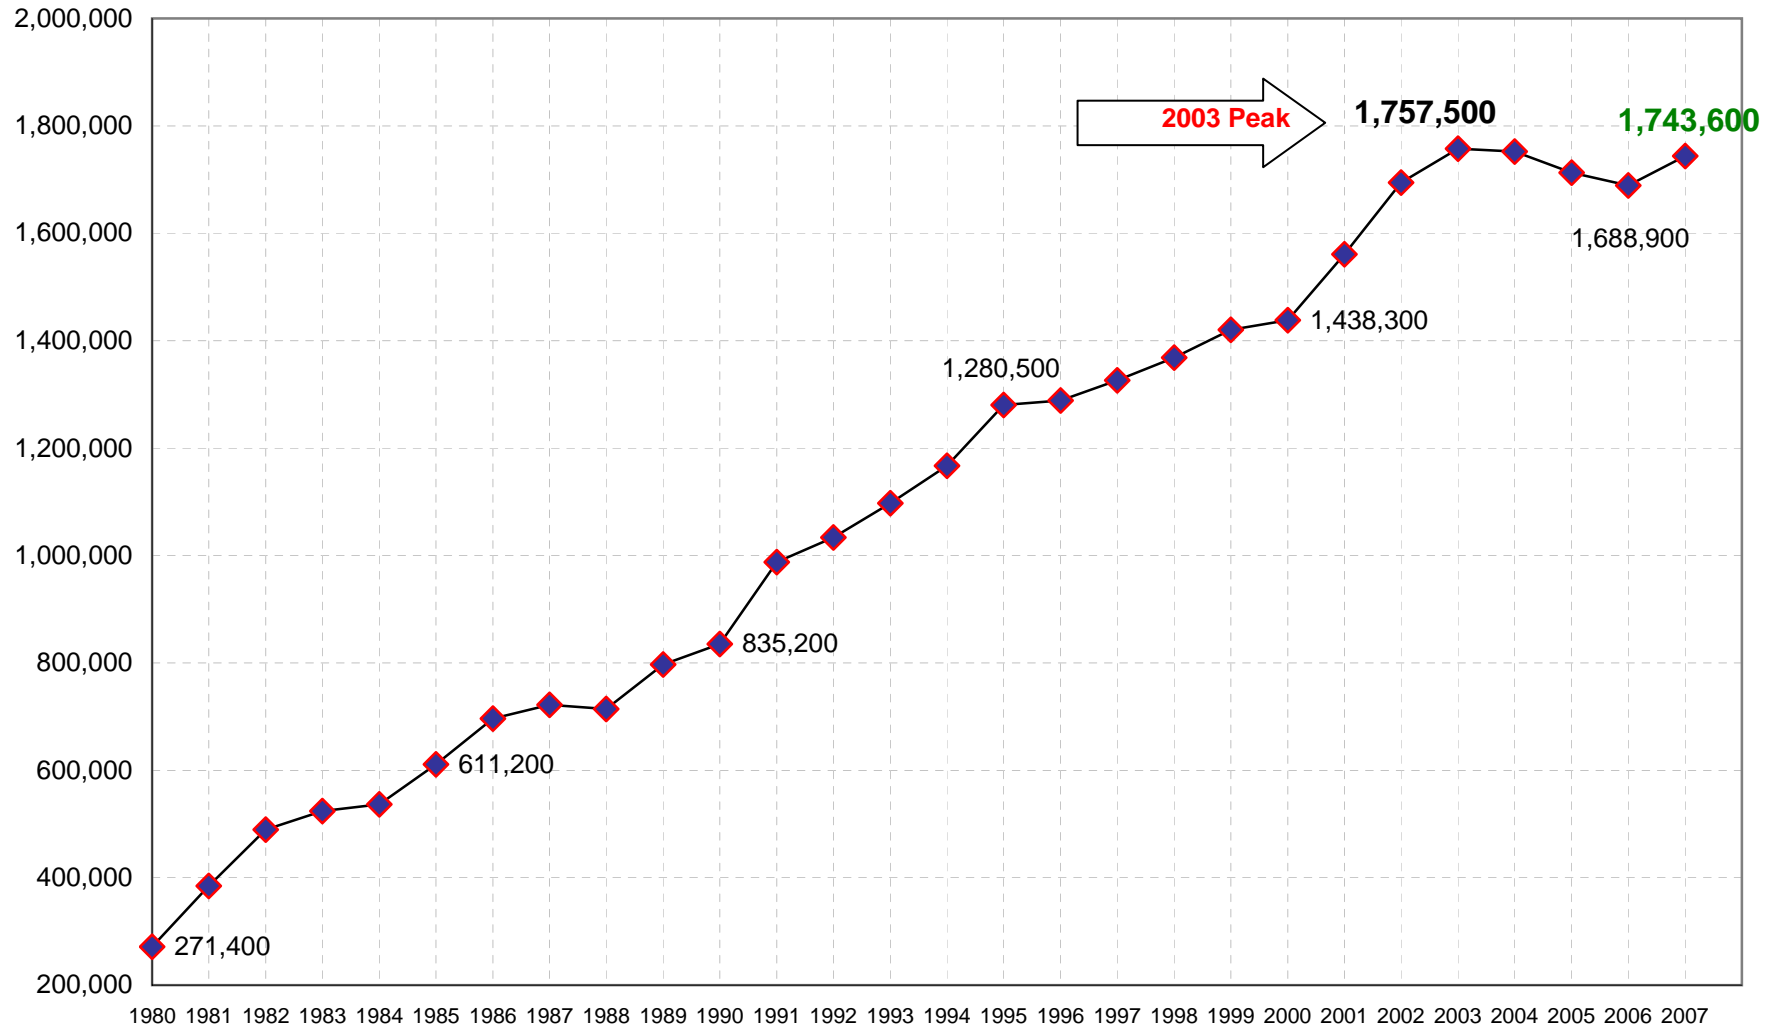

Arbitron Nationwide M-Su 6a-Mid 12+ CPB-Station AQH Persons Spring Quarter 1980-2007

Arbitron Nationwide M-Su 6a-Mid 12+ CPB-Station Cume Persons Spring Quarter 1980-2007

Arbitron Nationwide M-Su 6a-Mid 12+ CPB-Station AQH Share of Listening Spring Quarter 1980-2007

Arbitron Nationwide M-Su 6a-Mid 12+ CPB-Station Cume Rating Spring Quarter 1980-2007

Arbitron Nationwide M-Su 6a-Mid 12+ Persons Using Radio AQH Rating Spring Quarter 1980-2007