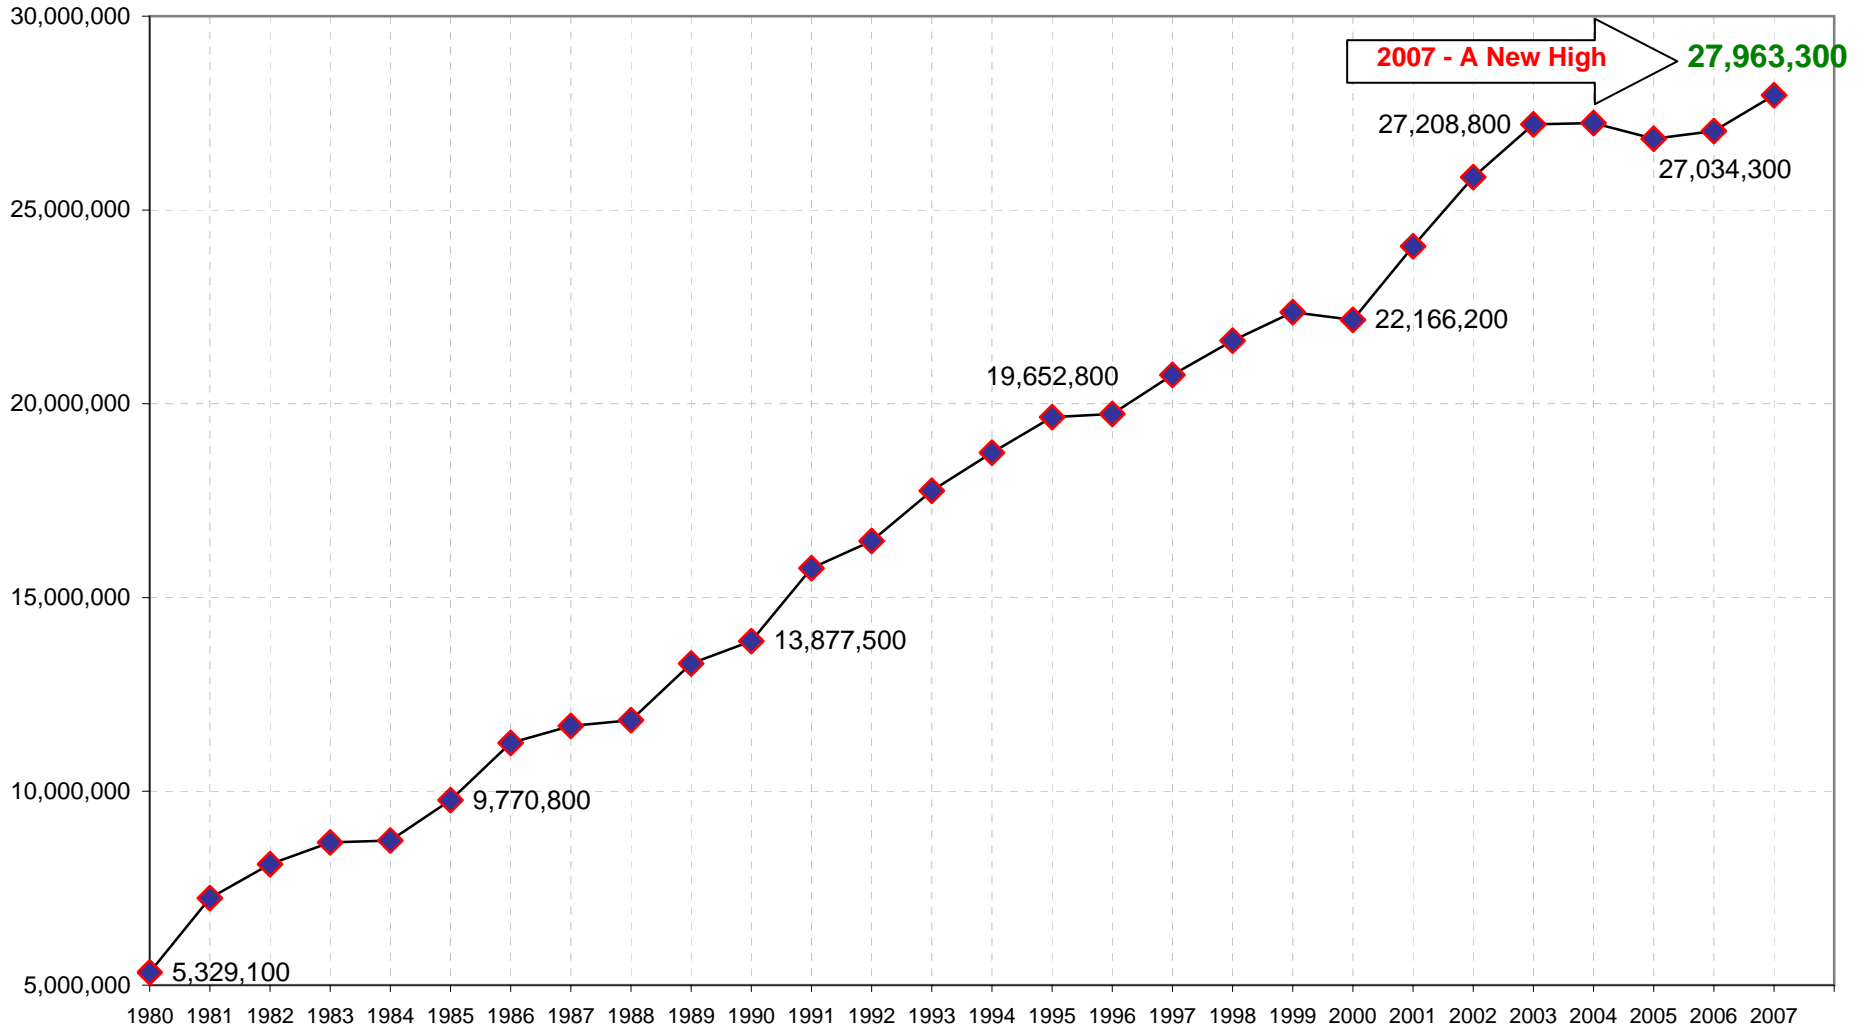

Arbitron Nationwide M-Su 6a-Mid 12+ CPB-Station AQH Persons Spring Quarter 1980-2007

Arbitron Nationwide M-Su 6a-Mid 12+ CPB-Station Cume Persons Spring Quarter 1980-2007

Arbitron Nationwide M-Su 6a-Mid 12+ CPB-Station AQH Share of Listening Spring Quarter 1980-2007

Arbitron Nationwide M-Su 6a-Mid 12+ CPB-Station Cume Rating Spring Quarter 1980-2007

Arbitron Nationwide M-Su 6a-Mid 12+ Persons Using Radio AQH Rating Spring Quarter 1980-2007