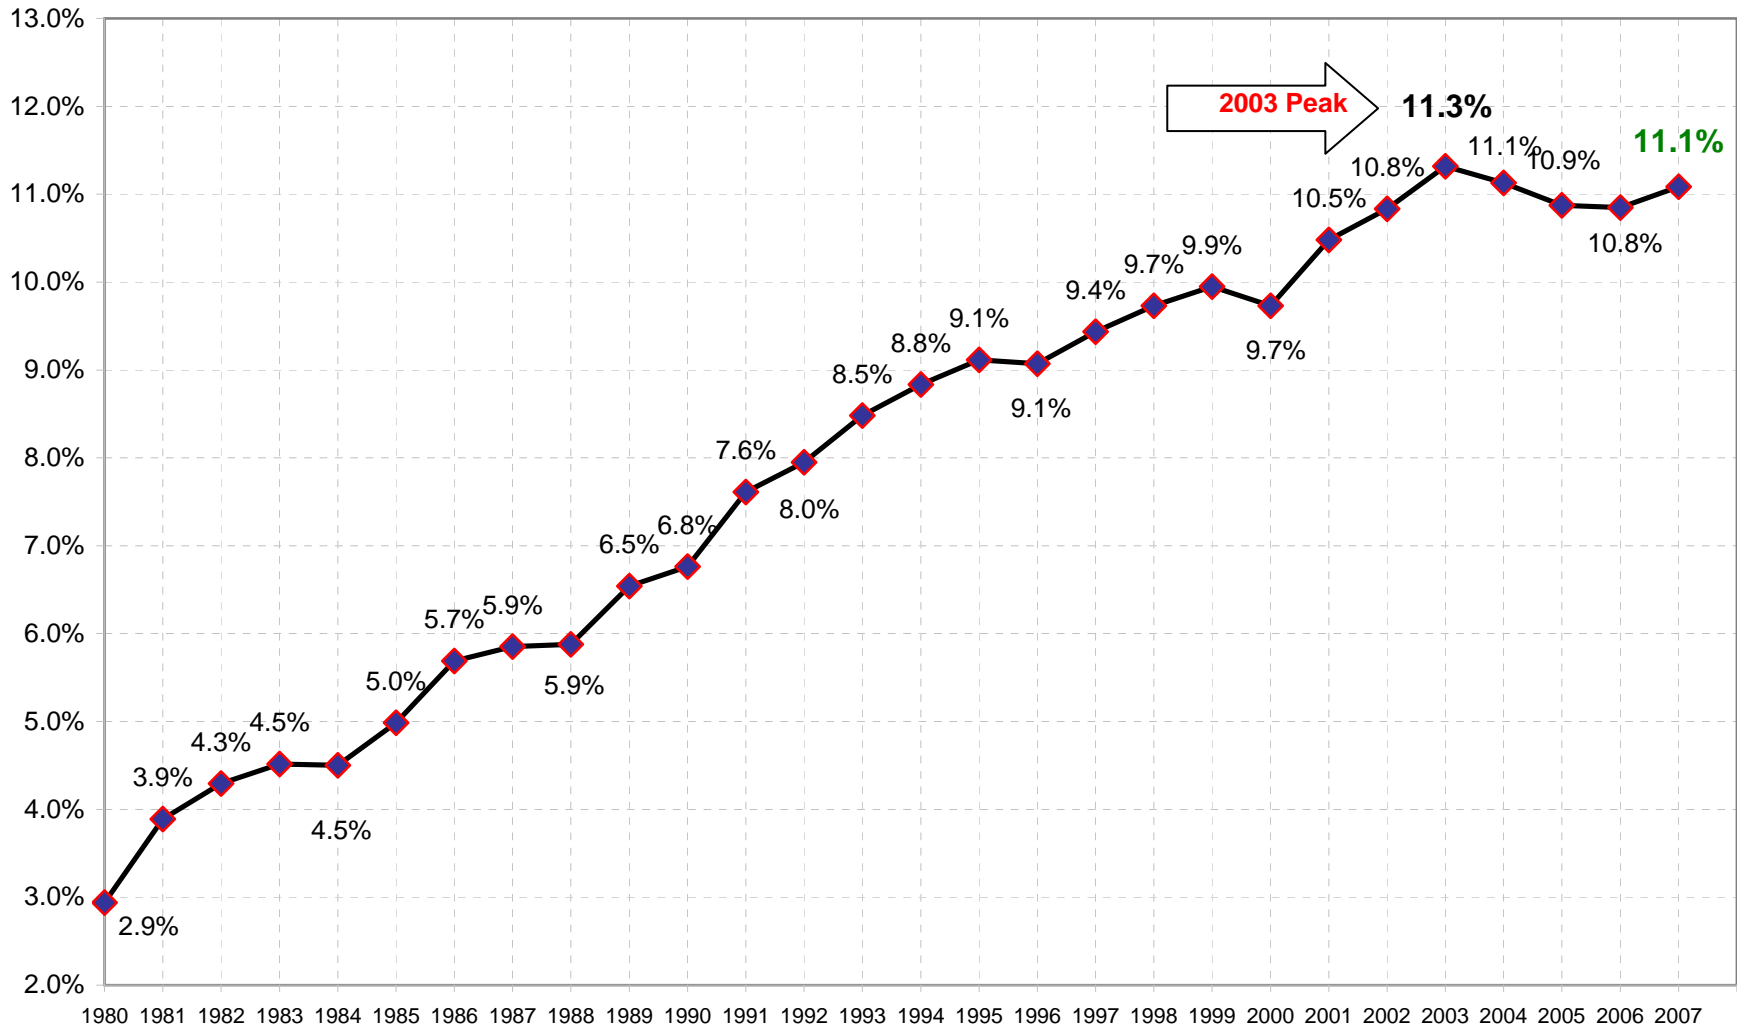

Arbitron Nationwide M-Su 6a-Mid 12+ CPB-Station AQH Persons Spring Quarter 1980-2007

Arbitron Nationwide M-Su 6a-Mid 12+ CPB-Station Cume Persons Spring Quarter 1980-2007

Arbitron Nationwide M-Su 6a-Mid 12+ CPB-Station AQH Share of Listening Spring Quarter 1980-2007

Arbitron Nationwide M-Su 6a-Mid 12+ CPB-Station Cume Rating Spring Quarter 1980-2007

Arbitron Nationwide M-Su 6a-Mid 12+ Persons Using Radio AQH Rating Spring Quarter 1980-2007