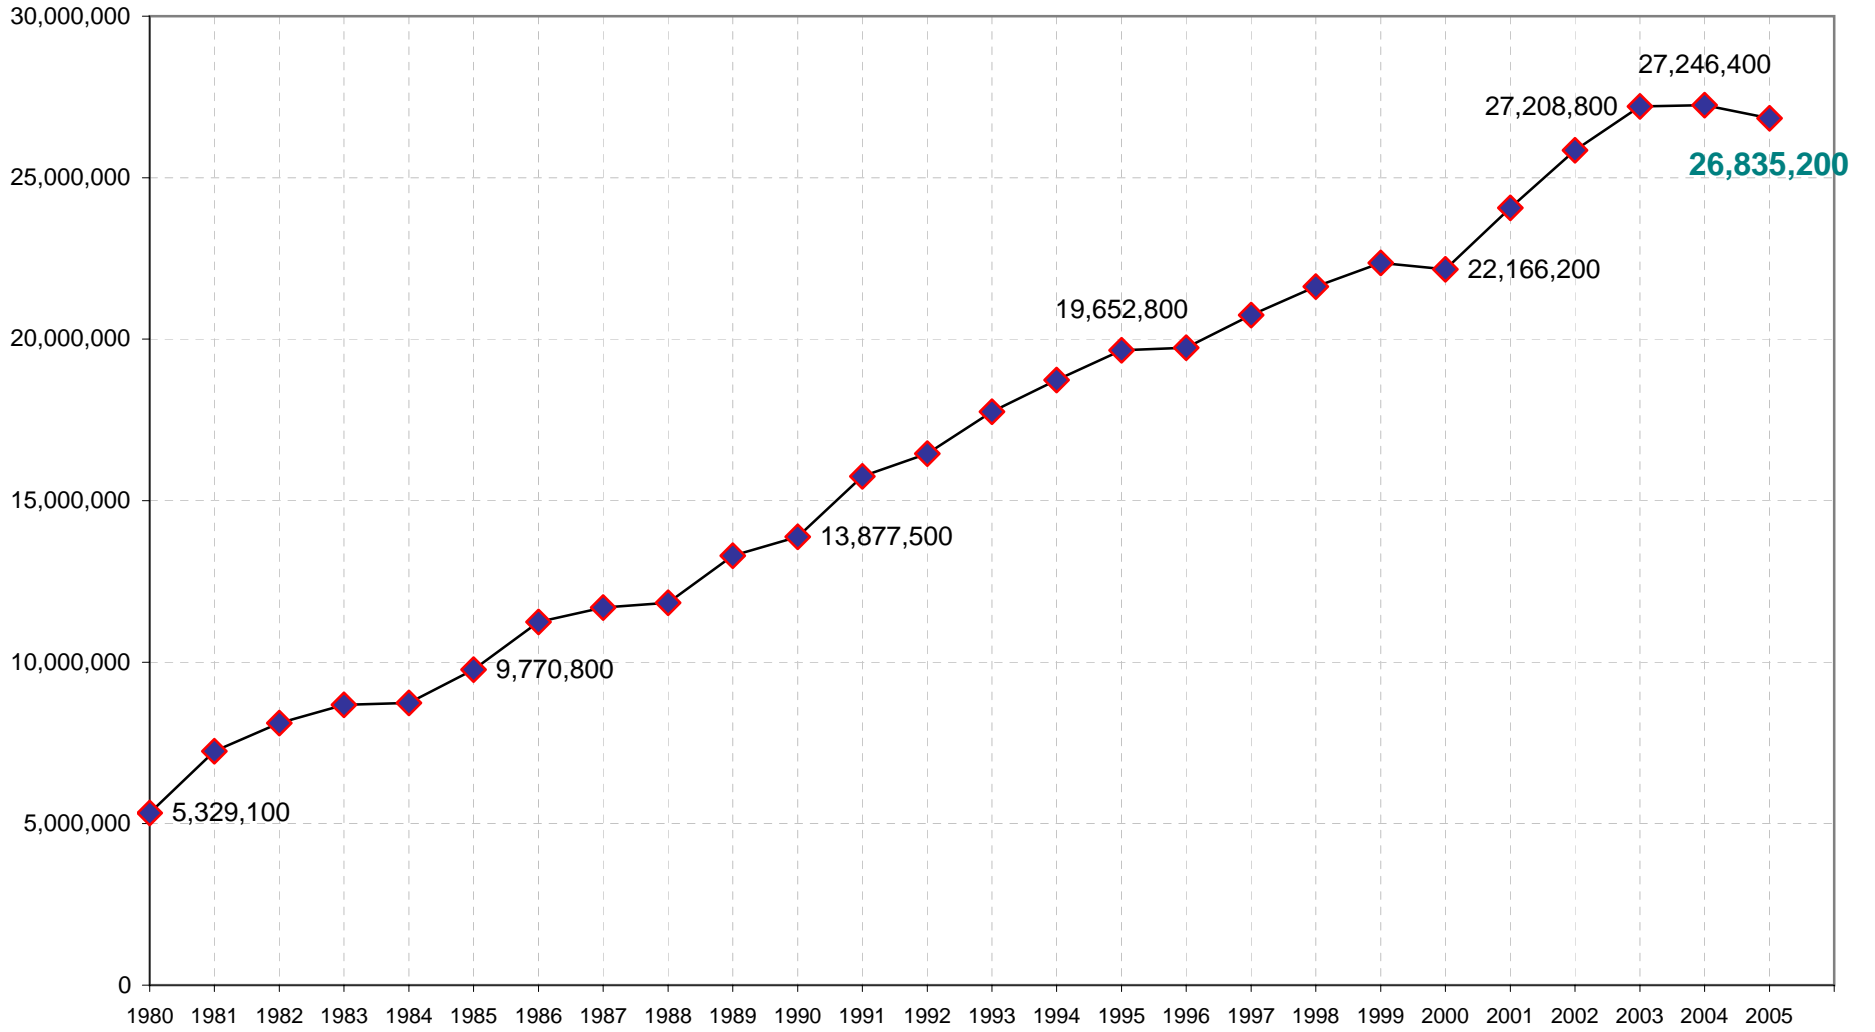

Arbitron Nationwide M-Su 6a-Mid 12+ CPB-Station Cume Persons Spring Quarter 1980-2005

Arbitron Nationwide M-Su 6a-Mid 12+ CPB-Station AQH Persons Spring Quarter 1980-2005

Arbitron Nationwide M-Su 6a-Mid 12+ CPB-Station AQH Share of Listening Spring Quarter 1980-2005

Arbitron Nationwide M-Su 6a-Mid 12+ CPB-Station Cume Rating Spring Quarter 1980-2005

Arbitron Nationwide M-Su 6a-Mid 12+ Persons Using Radio AQH Rating Spring Quarter 1980-2005