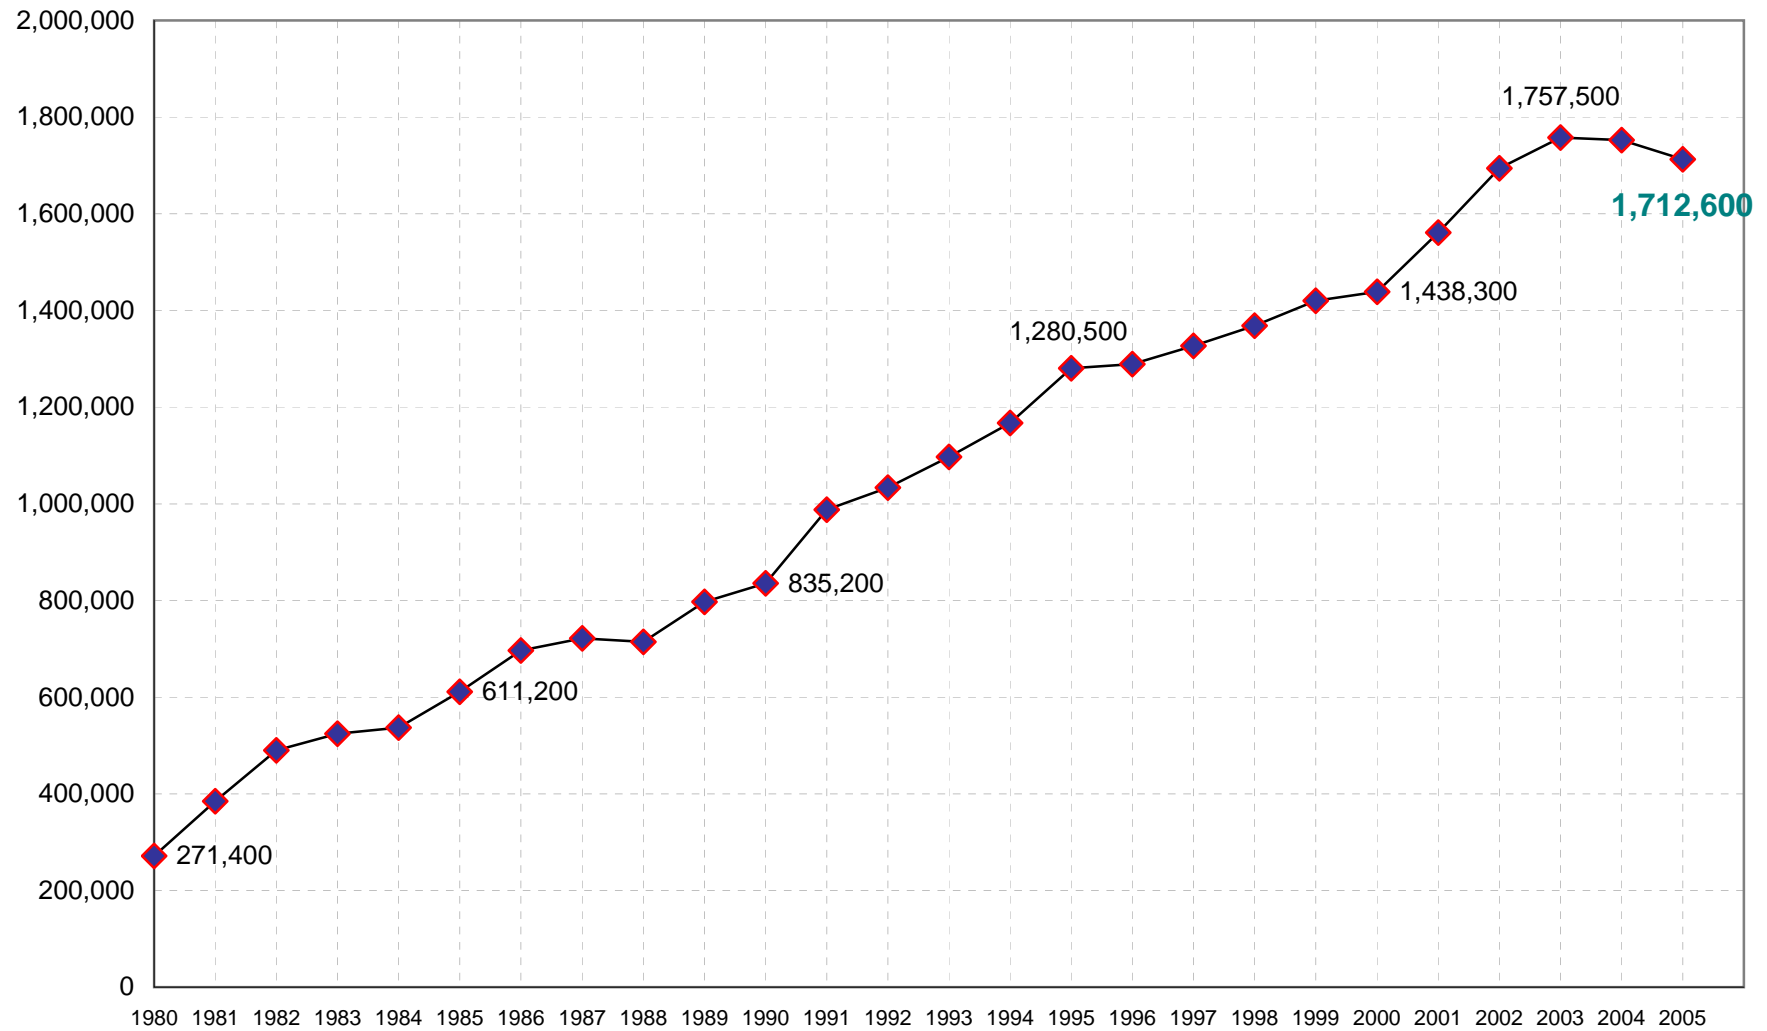

Arbitron Nationwide M-Su 6a-Mid 12+ CPB-Station Cume Persons Spring Quarter 1980-2005

Arbitron Nationwide M-Su 6a-Mid 12+ CPB-Station AQH Persons Spring Quarter 1980-2005

Arbitron Nationwide M-Su 6a-Mid 12+ CPB-Station AQH Share of Listening Spring Quarter 1980-2005

Arbitron Nationwide M-Su 6a-Mid 12+ CPB-Station Cume Rating Spring Quarter 1980-2005

Arbitron Nationwide M-Su 6a-Mid 12+ Persons Using Radio AQH Rating Spring Quarter 1980-2005