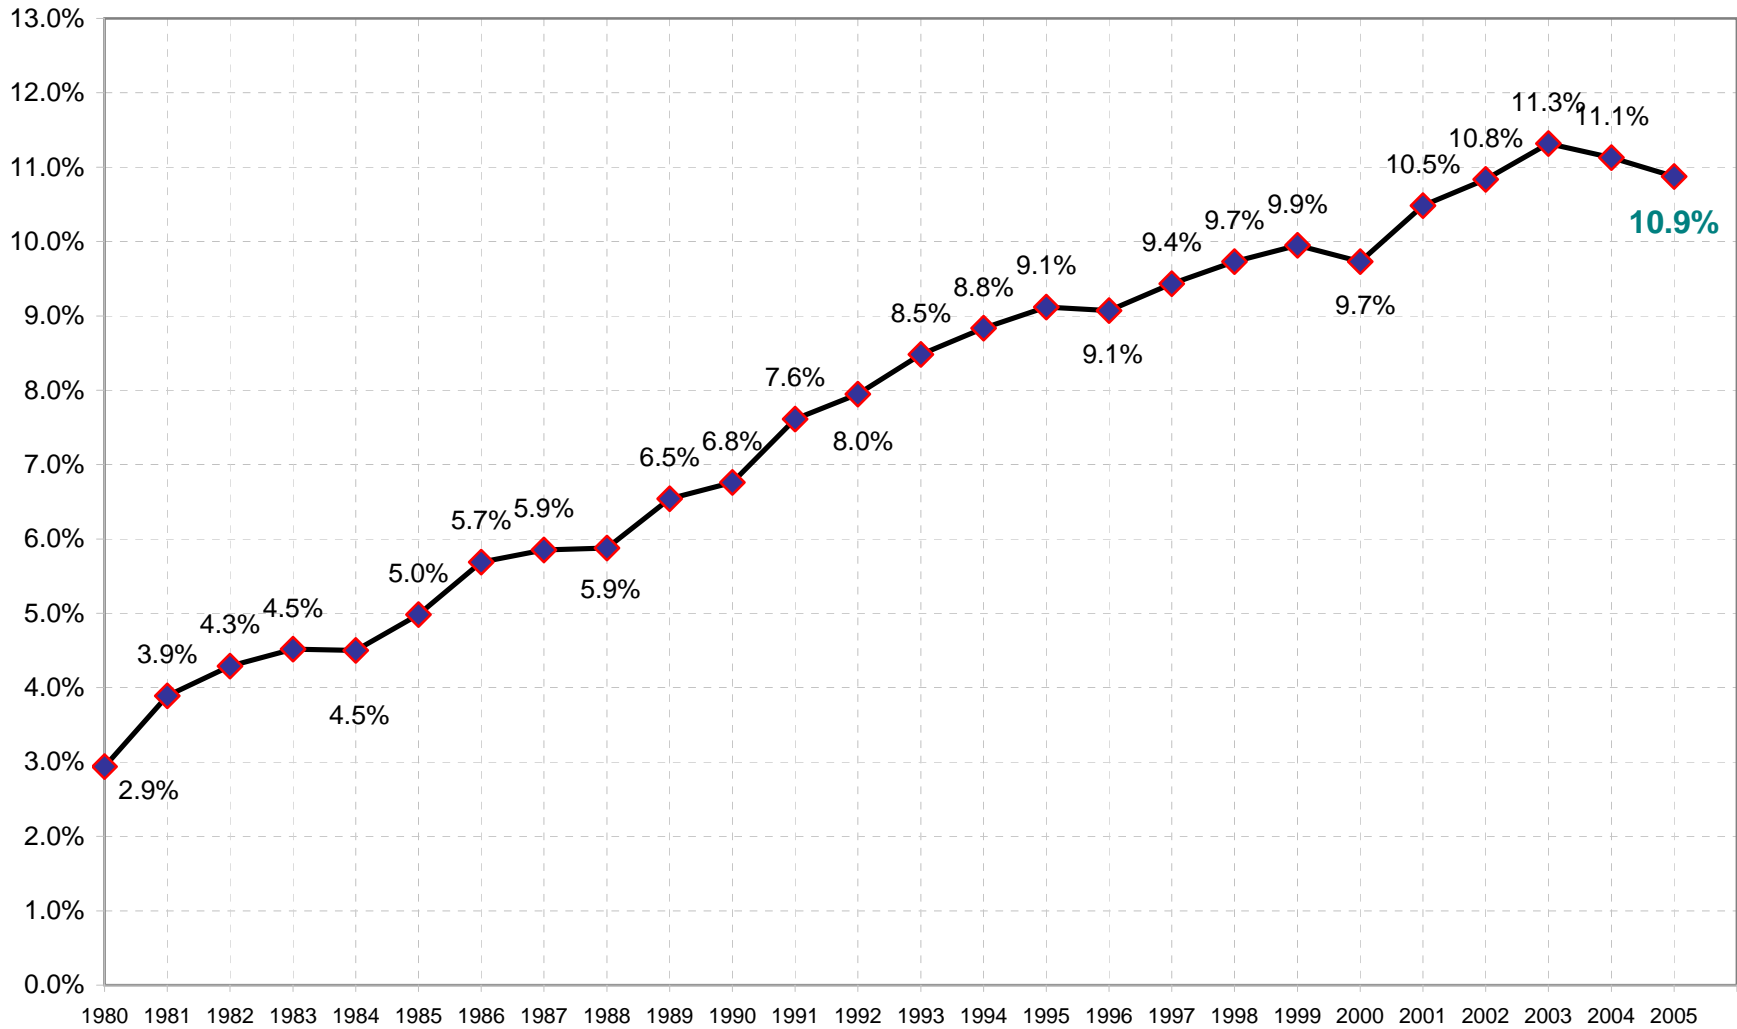

Arbitron Nationwide M-Su 6a-Mid 12+ CPB-Station Cume Persons Spring Quarter 1980-2005

Arbitron Nationwide M-Su 6a-Mid 12+ CPB-Station AQH Persons Spring Quarter 1980-2005

Arbitron Nationwide M-Su 6a-Mid 12+ CPB-Station AQH Share of Listening Spring Quarter 1980-2005

Arbitron Nationwide M-Su 6a-Mid 12+ CPB-Station Cume Rating Spring Quarter 1980-2005

Arbitron Nationwide M-Su 6a-Mid 12+ Persons Using Radio AQH Rating Spring Quarter 1980-2005