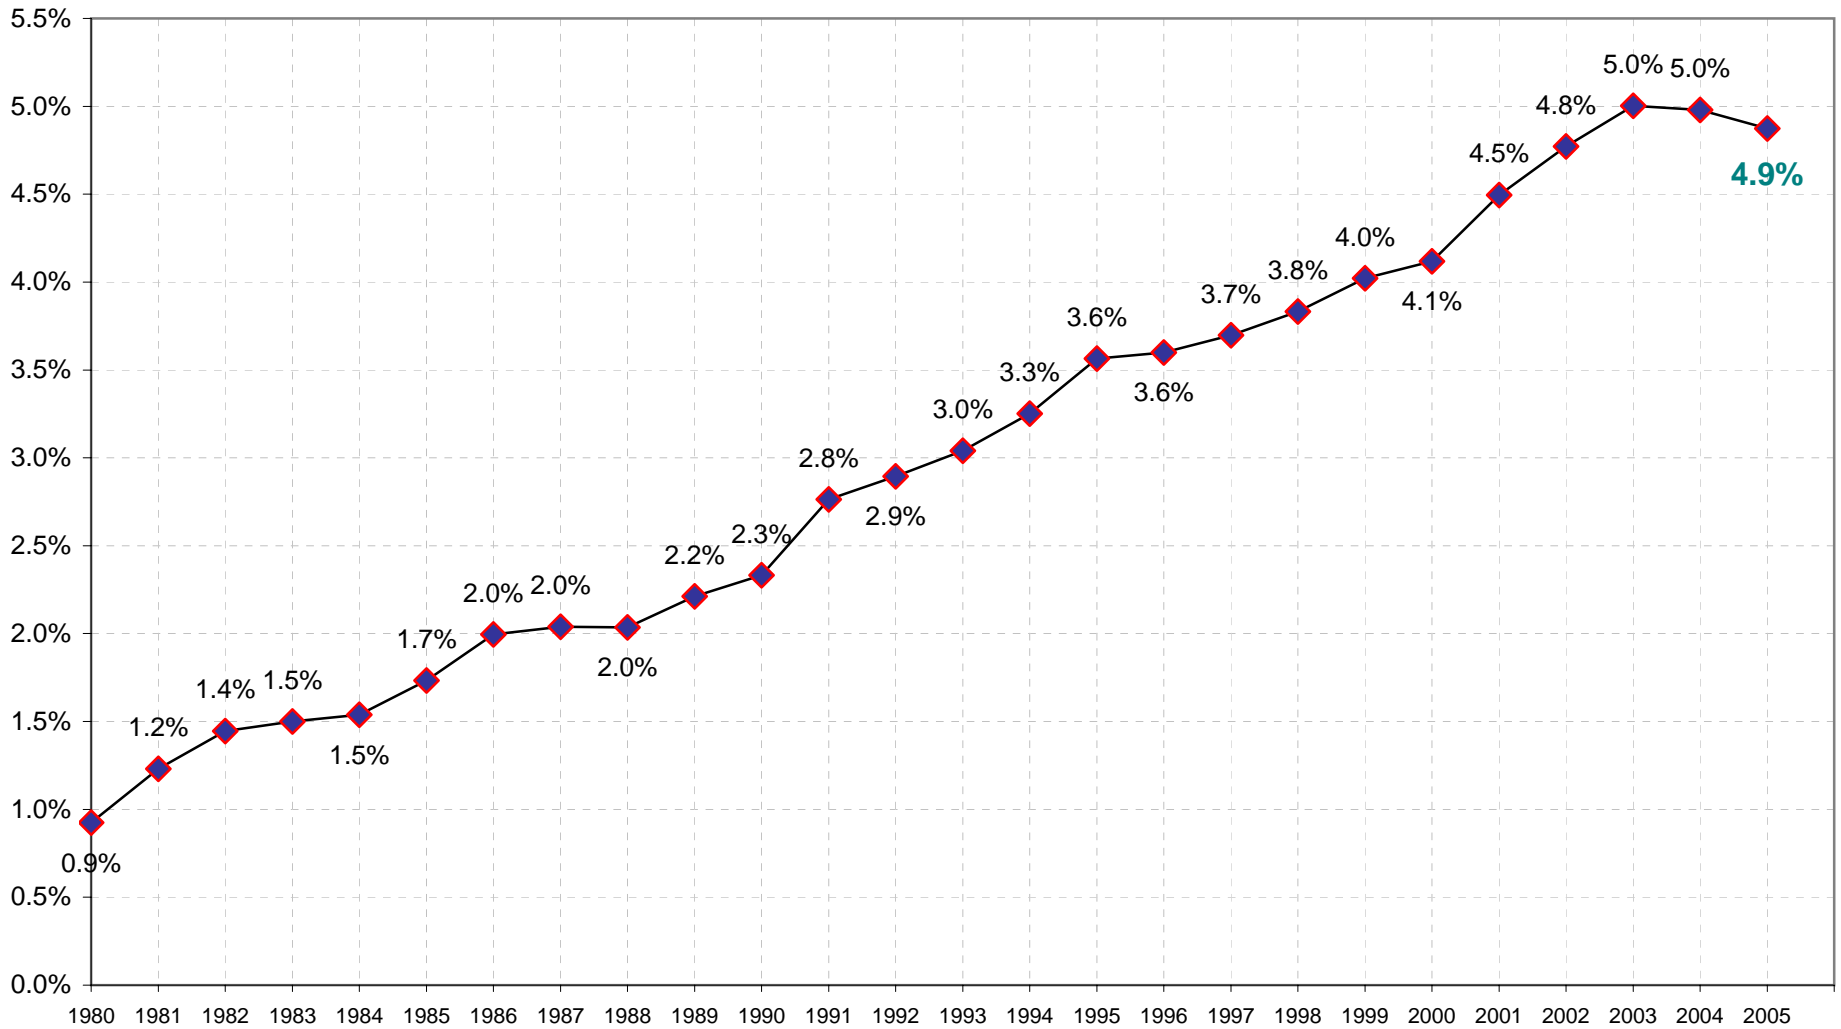

Arbitron Nationwide M-Su 6a-Mid 12+ CPB-Station Cume Persons Spring Quarter 1980-2005

Arbitron Nationwide M-Su 6a-Mid 12+ CPB-Station AQH Persons Spring Quarter 1980-2005

Arbitron Nationwide M-Su 6a-Mid 12+ CPB-Station AQH Share of Listening Spring Quarter 1980-2005

Arbitron Nationwide M-Su 6a-Mid 12+ CPB-Station Cume Rating Spring Quarter 1980-2005

Arbitron Nationwide M-Su 6a-Mid 12+ Persons Using Radio AQH Rating Spring Quarter 1980-2005