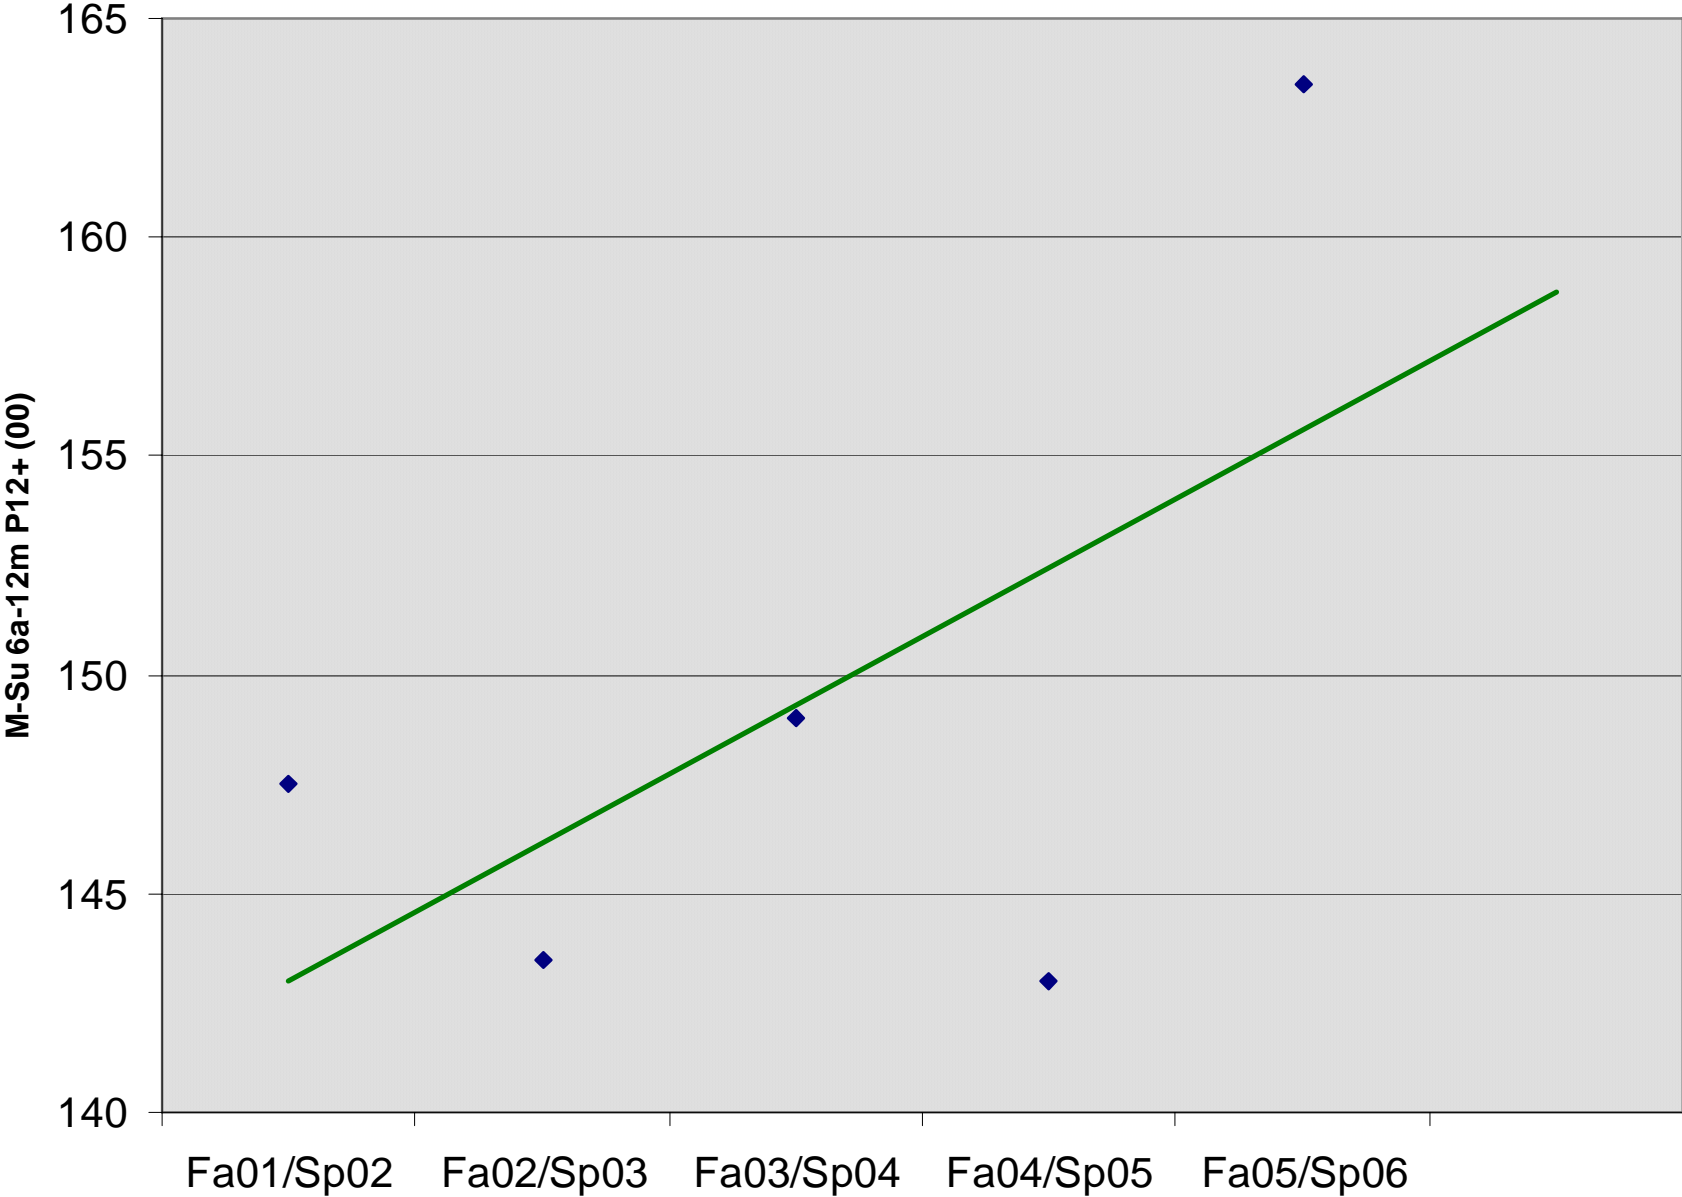

KJZZ Phoenix Total Market AQH Persons