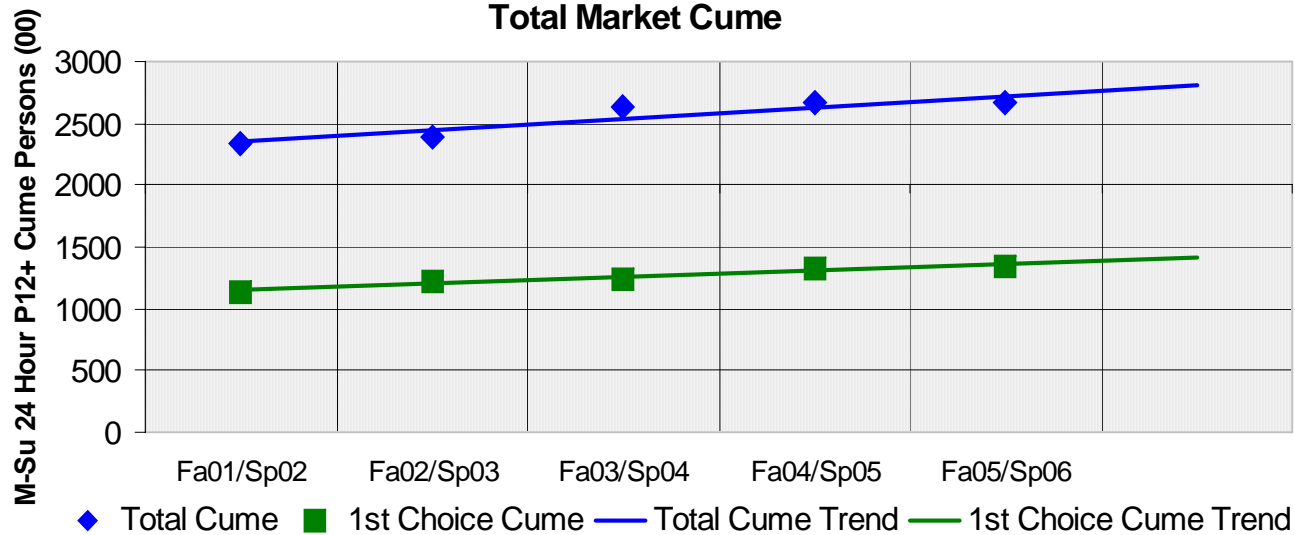

KJZZ Phoenix Total Market Cume